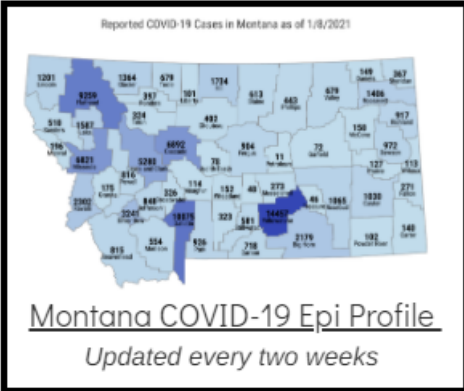

Coronavirus Disease 2019 (COVID-19)

Each detailed report below addresses COVID activity in a specific setting.

Additional Reports on COVID-19 Mortality:

COVID-19 Cases in Montana	
Total Number of Cases	93246
Confirmed Cases	91133
Probable Cases	2113
Number of Deaths	1227

Demographic Tables for
Montana COVID-19 Cases

Updated daily

COVID-19 Cases in Montana
 Total Number of Cases
 - Number of Deaths

95,458
 1,307

** Tables and charts are updated by 11 am every morning.*

View your county's test positivity rate at the [Center for Medicare and Medicaid Services' \(CMS\) webpage](#).