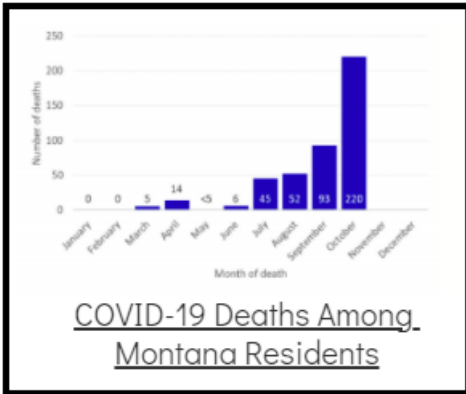

Coronavirus Disease 2019 (COVID-19)

Each detailed report below addresses COVID activity in a specific setting.

Additional Reports on COVID-19 Mortality:

COVID-19 Cases in Montana	
Total Number of Cases	93246
Confirmed Cases	91133
Probable Cases	2113
Number of Deaths	1227

Demographic Tables for
Montana COVID-19 Cases

Updated daily

COVID-19 Cases in Montana
 Total Number of Cases
 - Number of Deaths

95,458
 1,307

** Tables and charts are updated by 11 am every morning.*

View your county's test positivity rate at the [Center for Medicare and Medicaid Services' \(CMS\) webpage](#).