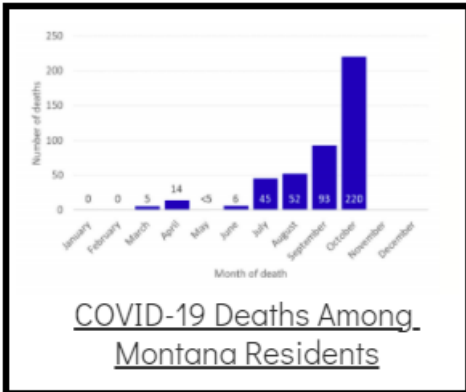

Coronavirus Disease 2019 (COVID-19)

Each detailed report below addresses COVID activity in a specific setting.

Additional Reports on COVID-19 Mortality:

COVID-19 Cases in Montana	
Total Number of Cases	93246
Confirmed Cases	91133
Probable Cases	2113
Number of Deaths	1227

Demographic Tables for
Montana COVID-19 Cases

Updated daily

COVID-19 Cases in Montana
 Total Number of Cases
 - Number of Deaths

95,458
 1,307

** Tables and charts are updated by 11 am every morning.*

View your county's test positivity rate at the [Center for Medicare and Medicaid Services' \(CMS\) webpage](#).