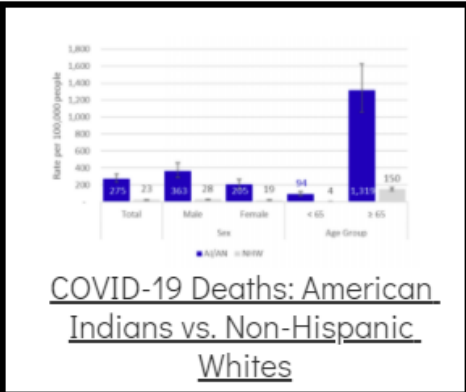

Coronavirus Disease 2019 (COVID-19)

Each detailed report below addresses COVID activity in a specific setting.

Additional Reports on COVID-19 Mortality:

COVID-19 Cases in Montana	
Total Number of Cases	93246
Confirmed Cases	91133
Probable Cases	2113
Number of Deaths	1227