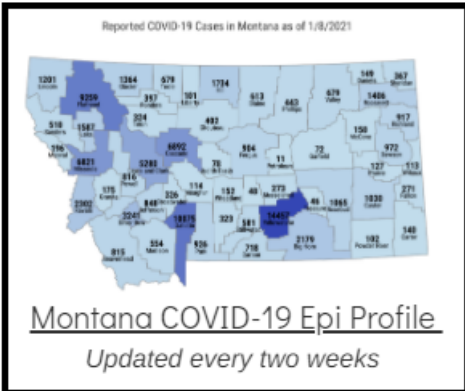

Coronavirus Disease 2019 (COVID-19)

Each detailed report below addresses COVID activity in a specific setting.

Additional Reports on COVID-19 Mortality:

COVID-19 Cases in Montana	
Total Number of Cases	93246
Confirmed Cases	91133
Probable Cases	2113
Number of Deaths	1227

Demographic Tables for
Montana COVID-19 Cases

Updated daily

COVID-19 Cases in Montana
 Total Number of Cases
 - Number of Deaths

95,458
 1,307

** Tables and charts are updated by 11 am every morning.*

View your county's test positivity rate at the [Center for Medicare and Medicaid Services' \(CMS\) webpage](#).