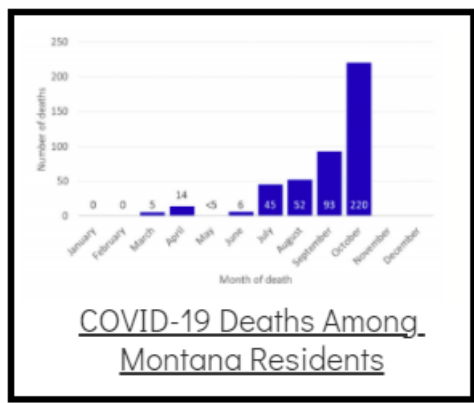

Coronavirus Disease 2019 (COVID-19)

Each detailed report below addresses COVID activity in a specific setting.

Additional Reports on COVID-19 Mortality:

COVID-19 Cases in Montana	
Total Number of Cases	93246
Confirmed Cases	91133
Probable Cases	2113
Number of Deaths	1227

Demographic Tables for
Montana COVID-19 Cases

Updated daily

COVID-19 Cases in Montana
 Total Number of Cases
 - Number of Deaths

95,458
 1,307

** Tables and charts are updated by 11 am every morning.*

View your county's test positivity rate at the [Center for Medicare and Medicaid Services' \(CMS\) webpage](#).