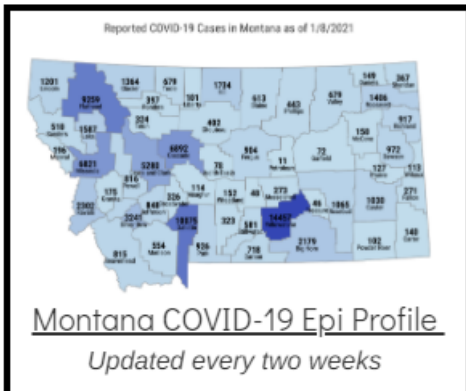

Coronavirus Disease 2019 (COVID-19)

Each detailed report below addresses COVID activity in a specific setting.

Additional Reports on COVID-19 Mortality:

COVID-19 Cases in Montana	
Total Number of Cases	93246
Confirmed Cases	91133
Probable Cases	2113
Number of Deaths	1227

Demographic Tables for
Montana COVID-19 Cases

Updated daily

COVID-19 Cases in Montana
 Total Number of Cases
 - Number of Deaths

95,458
 1,307

** Tables and charts are updated by 11 am every morning.*

View your county's test positivity rate at the [Center for Medicare and Medicaid Services' \(CMS\) webpage](#).