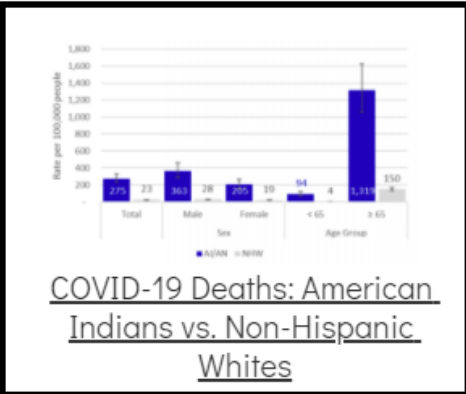

### Additional Reports on COVID-19 Mortality:

COVID-19 Cases in Montana	
Total Number of Cases	93246
Confirmed Cases	91133
Probable Cases	2113
Number of Deaths	1227

Demographic Tables for  
Montana COVID-19 Cases