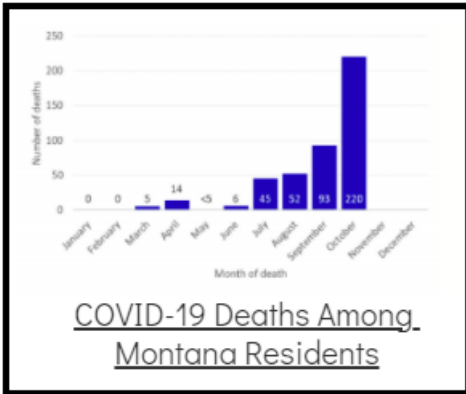

### Coronavirus Disease 2019 (COVID-19)

Each detailed report below addresses COVID activity in a specific setting.

### Additional Reports on COVID-19 Mortality:

COVID-19 Cases in Montana	
Total Number of Cases	93246
Confirmed Cases	91133
Probable Cases	2113
Number of Deaths	1227

Demographic Tables for  
Montana COVID-19 Cases