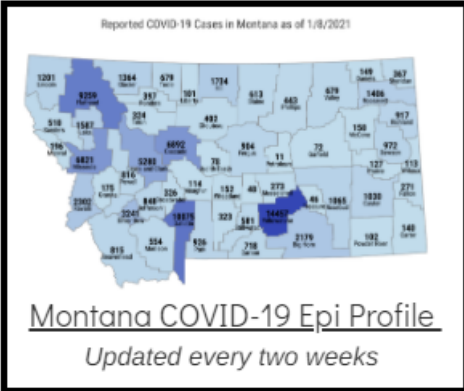

### Coronavirus Disease 2019 (COVID-19)

Each detailed report below addresses COVID activity in a specific setting.

### Additional Reports on COVID-19 Mortality:

COVID-19 Cases in Montana	
Total Number of Cases	93246
Confirmed Cases	91133
Probable Cases	2113
Number of Deaths	1227

Demographic Tables for  
Montana COVID-19 Cases