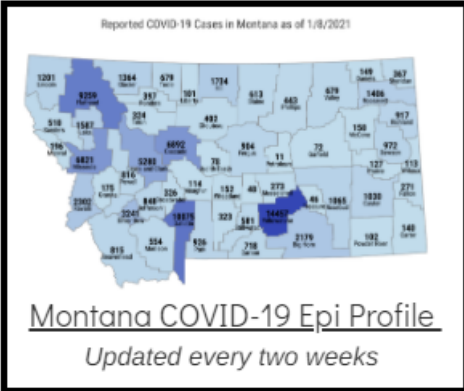

Coronavirus Disease 2019 (COVID-19)

Each detailed report below addresses COVID activity in a specific setting.

Additional Reports on COVID-19 Mortality:

COVID-19 Cases in Montana	
Total Number of Cases	93246
Confirmed Cases	91133
Probable Cases	2113
Number of Deaths	1227

Demographic Tables for
Montana COVID-19 Cases

Updated daily

COVID-19 Cases in Montana
Total Number of Cases
- Number of Deaths

95,717
1,312

** Tables and charts are updated by 11 am every morning.*

View your county's test positivity rate at the [Center for Medicare and Medicaid Services' \(CMS\) webpage](#).