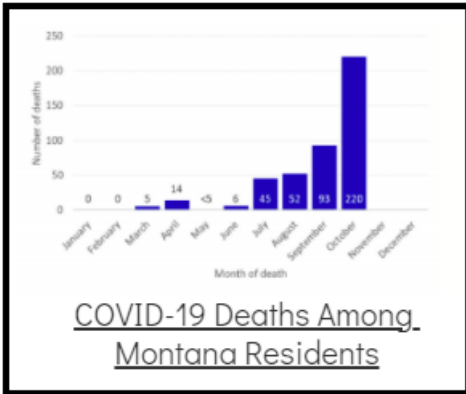

Coronavirus Disease 2019 (COVID-19)

Each detailed report below addresses COVID activity in a specific setting.

Additional Reports on COVID-19 Mortality:

COVID-19 Cases in Montana	
Total Number of Cases	93246
Confirmed Cases	91133
Probable Cases	2113
Number of Deaths	1227

Demographic Tables for
Montana COVID-19 Cases

Updated daily

COVID-19 Cases in Montana
Total Number of Cases
- Number of Deaths

95,717
1,312

** Tables and charts are updated by 11 am every morning.*

View your county's test positivity rate at the [Center for Medicare and Medicaid Services' \(CMS\) webpage](#).