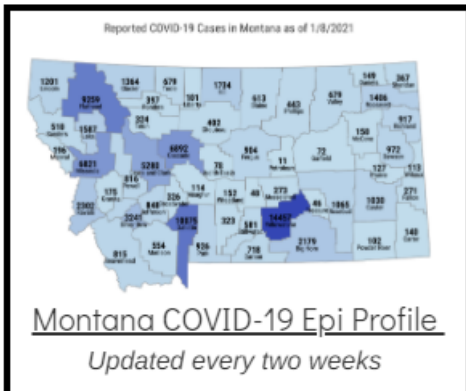

Coronavirus Disease 2019 (COVID-19)

Each detailed report below addresses COVID activity in a specific setting.

Additional Reports on COVID-19 Mortality:

COVID-19 Cases in Montana	
Total Number of Cases	93246
Confirmed Cases	91133
Probable Cases	2113
Number of Deaths	1227

Demographic Tables for
Montana COVID-19 Cases

Updated daily

COVID-19 Cases in Montana
Total Number of Cases
- Number of Deaths

95,717
1,312

** Tables and charts are updated by 11 am every morning.*

View your county's test positivity rate at the [Center for Medicare and Medicaid Services' \(CMS\) webpage](#).