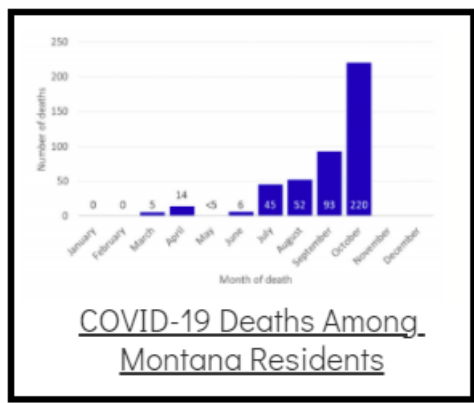

Coronavirus Disease 2019 (COVID-19)

Each detailed report below addresses COVID activity in a specific setting.

Additional Reports on COVID-19 Mortality:

COVID-19 Cases in Montana	
Total Number of Cases	93246
Confirmed Cases	91133
Probable Cases	2113
Number of Deaths	1227

Demographic Tables for
Montana COVID-19 Cases

Updated daily

COVID-19 Cases in Montana
Total Number of Cases
- Number of Deaths

95,717
1,312

** Tables and charts are updated by 11 am every morning.*

View your county's test positivity rate at the [Center for Medicare and Medicaid Services' \(CMS\) webpage](#).