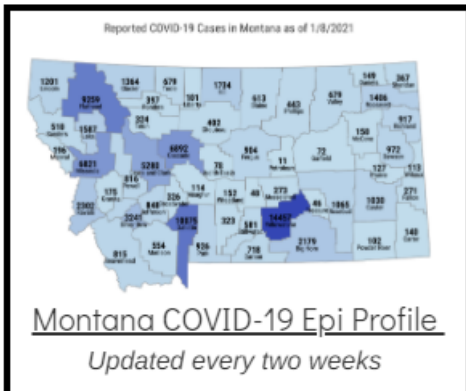

Coronavirus Disease 2019 (COVID-19)

Each detailed report below addresses COVID activity in a specific setting.

Additional Reports on COVID-19 Mortality:

COVID-19 Cases in Montana	
Total Number of Cases	93246
Confirmed Cases	91133
Probable Cases	2113
Number of Deaths	1227

Demographic Tables for
Montana COVID-19 Cases

Updated daily

COVID-19 Cases in Montana
Total Number of Cases
- Number of Deaths

95,914
1,314

** Tables and charts are updated by 11 am every morning.*

View your county's test positivity rate at the [Center for Medicare and Medicaid Services' \(CMS\) webpage](#).