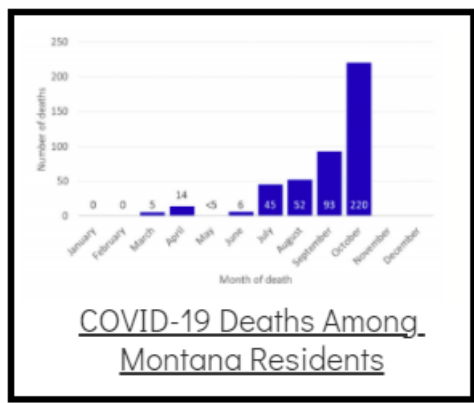

Coronavirus Disease 2019 (COVID-19)

Each detailed report below addresses COVID activity in a specific setting.

Additional Reports on COVID-19 Mortality:

COVID-19 Cases in Montana	
Total Number of Cases	93246
Confirmed Cases	91133
Probable Cases	2113
Number of Deaths	1227

Demographic Tables for
Montana COVID-19 Cases

Updated daily

COVID-19 Cases in Montana
Total Number of Cases
- Number of Deaths

95,914
1,314

** Tables and charts are updated by 11 am every morning.*

View your county's test positivity rate at the [Center for Medicare and Medicaid Services' \(CMS\) webpage](#).