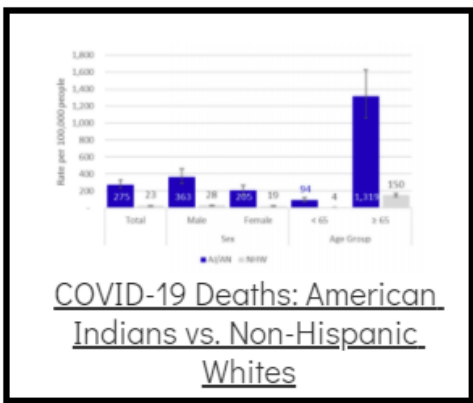

Coronavirus Disease 2019 (COVID-19)

Each detailed report below addresses COVID activity in a specific setting.

Additional Reports on COVID-19 Mortality:

COVID-19 Cases in Montana	
Total Number of Cases	93246
Confirmed Cases	91133
Probable Cases	2113
Number of Deaths	1227