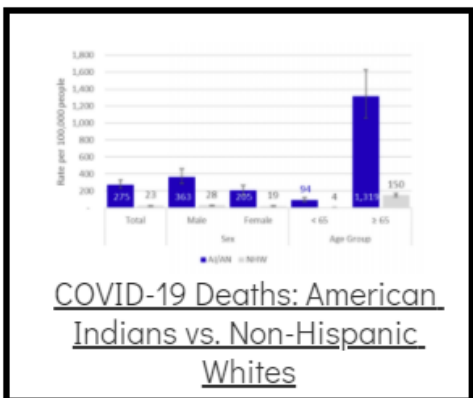

### Additional Reports on COVID-19 Mortality:

COVID-19 Cases in Montana	
Total Number of Cases	93246
Confirmed Cases	91133
Probable Cases	2113
Number of Deaths	1227

Demographic Tables for  
Montana COVID-19 Cases