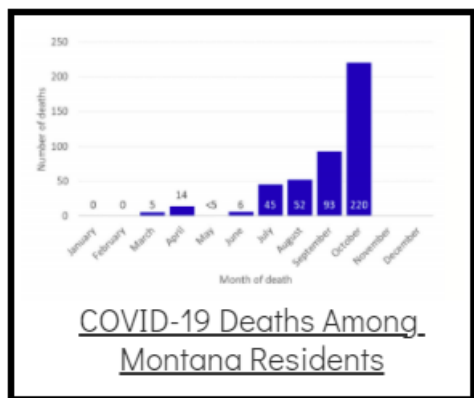

### Coronavirus Disease 2019 (COVID-19)

Each detailed report below addresses COVID activity in a specific setting.

### Additional Reports on COVID-19 Mortality:

COVID-19 Cases in Montana	
Total Number of Cases	93246
Confirmed Cases	91133
Probable Cases	2113
Number of Deaths	1227

Demographic Tables for  
Montana COVID-19 Cases