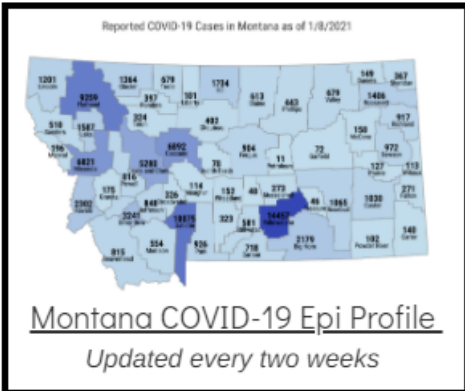

### Coronavirus Disease 2019 (COVID-19)

Each detailed report below addresses COVID activity in a specific setting.

### Additional Reports on COVID-19 Mortality:

COVID-19 Cases in Montana	
Total Number of Cases	93246
Confirmed Cases	91133
Probable Cases	2113
Number of Deaths	1227

Demographic Tables for  
Montana COVID-19 Cases