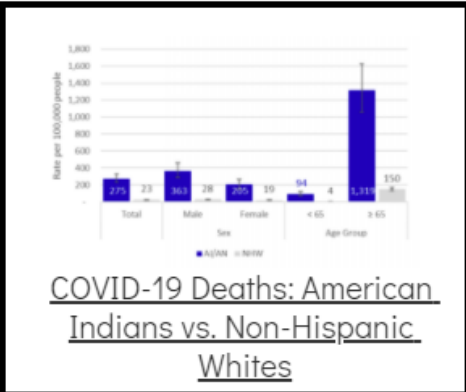

### Additional Reports on COVID-19 Mortality:

COVID-19 Cases in Montana	
Total Number of Cases	93246
Confirmed Cases	91133
Probable Cases	2113
Number of Deaths	1227

Demographic Tables for  
Montana COVID-19 Cases