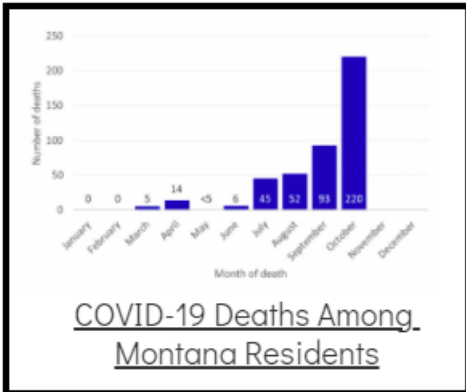

### Coronavirus Disease 2019 (COVID-19)

Each detailed report below addresses COVID activity in a specific setting.

### Additional Reports on COVID-19 Mortality:

COVID-19 Cases in Montana	
Total Number of Cases	93246
Confirmed Cases	91133
Probable Cases	2113
Number of Deaths	1227

Demographic Tables for  
Montana COVID-19 Cases