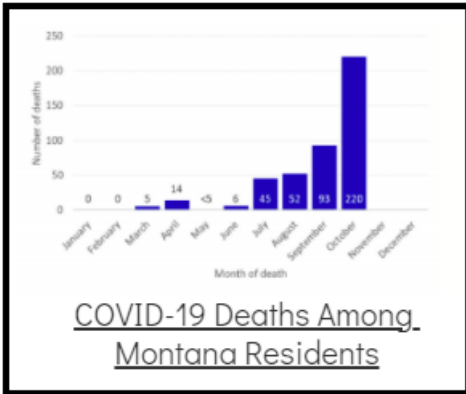

Coronavirus Disease 2019 (COVID-19)

Each detailed report below addresses COVID activity in a specific setting.

Additional Reports on COVID-19 Mortality:

COVID-19 Cases in Montana	
Total Number of Cases	93246
Confirmed Cases	91133
Probable Cases	2113
Number of Deaths	1227

Demographic Tables for
Montana COVID-19 Cases

Updated daily

COVID-19 Cases in Montana
Total Number of Cases
- Number of Deaths

96,852
1,320

** Tables and charts are updated by 11 am every morning.*

View your county's test positivity rate at the [Center for Medicare and Medicaid Services' \(CMS\) webpage](#).