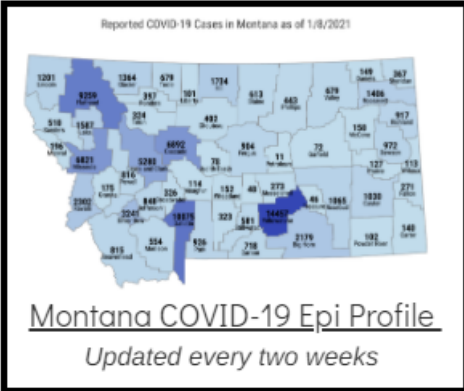

Coronavirus Disease 2019 (COVID-19)

Each detailed report below addresses COVID activity in a specific setting.

Additional Reports on COVID-19 Mortality:

COVID-19 Cases in Montana	
Total Number of Cases	93246
Confirmed Cases	91133
Probable Cases	2113
Number of Deaths	1227

Demographic Tables for
Montana COVID-19 Cases

Updated daily

COVID-19 Cases in Montana
Total Number of Cases
- Number of Deaths

96,852
1,320

** Tables and charts are updated by 11 am every morning.*

View your county's test positivity rate at the [Center for Medicare and Medicaid Services' \(CMS\) webpage](#).