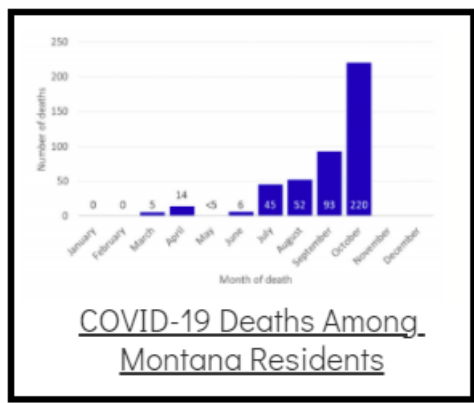

Coronavirus Disease 2019 (COVID-19)

Each detailed report below addresses COVID activity in a specific setting.

Additional Reports on COVID-19 Mortality:

COVID-19 Cases in Montana	
Total Number of Cases	93246
Confirmed Cases	91133
Probable Cases	2113
Number of Deaths	1227

Demographic Tables for
Montana COVID-19 Cases

Updated daily

COVID-19 Cases in Montana
Total Number of Cases
- Number of Deaths

97,063
1,324

** Tables and charts are updated by 11 am every morning.*

View your county's test positivity rate at the [Center for Medicare and Medicaid Services' \(CMS\) webpage](#).