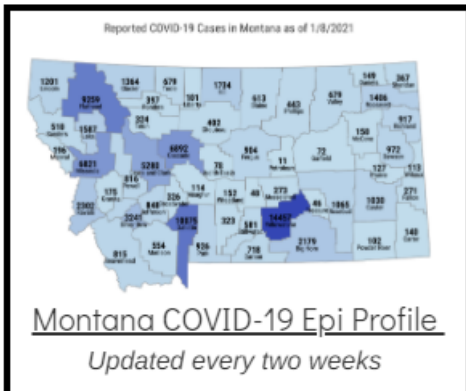

Coronavirus Disease 2019 (COVID-19)

Each detailed report below addresses COVID activity in a specific setting.

Additional Reports on COVID-19 Mortality:

COVID-19 Cases in Montana	
Total Number of Cases	93246
Confirmed Cases	91133
Probable Cases	2113
Number of Deaths	1227

Demographic Tables for
Montana COVID-19 Cases

Updated daily

COVID-19 Cases in Montana
Total Number of Cases
- Number of Deaths

97,063
1,324

** Tables and charts are updated by 11 am every morning.*

View your county's test positivity rate at the [Center for Medicare and Medicaid Services' \(CMS\) webpage](#).