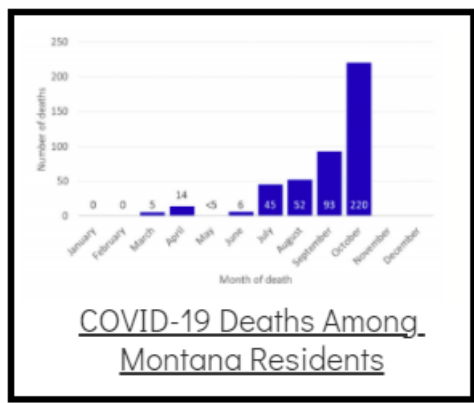

Coronavirus Disease 2019 (COVID-19)

Each detailed report below addresses COVID activity in a specific setting.

Additional Reports on COVID-19 Mortality:

COVID-19 Cases in Montana	
Total Number of Cases	93246
Confirmed Cases	91133
Probable Cases	2113
Number of Deaths	1227

Demographic Tables for
Montana COVID-19 Cases

Updated daily

COVID-19 Cases in Montana
Total Number of Cases
- Number of Deaths

97,401
1,327

** Tables and charts are updated by 11 am every morning.*

View your county's test positivity rate at the [Center for Medicare and Medicaid Services' \(CMS\) webpage](#).