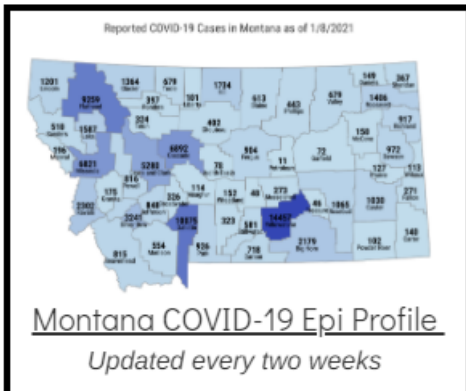

Coronavirus Disease 2019 (COVID-19)

Each detailed report below addresses COVID activity in a specific setting.

Additional Reports on COVID-19 Mortality:

COVID-19 Cases in Montana	
Total Number of Cases	93246
Confirmed Cases	91133
Probable Cases	2113
Number of Deaths	1227

Demographic Tables for
Montana COVID-19 Cases

Updated daily

COVID-19 Cases in Montana
Total Number of Cases
- Number of Deaths

97,401
1,327

** Tables and charts are updated by 11 am every morning.*

View your county's test positivity rate at the [Center for Medicare and Medicaid Services' \(CMS\) webpage](#).