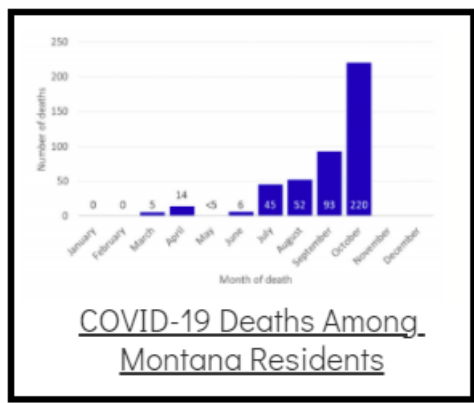

Coronavirus Disease 2019 (COVID-19)

Each detailed report below addresses COVID activity in a specific setting.

Additional Reports on COVID-19 Mortality:

COVID-19 Cases in Montana	
Total Number of Cases	93246
Confirmed Cases	91133
Probable Cases	2113
Number of Deaths	1227

Demographic Tables for
Montana COVID-19 Cases

Updated daily

COVID-19 Cases in Montana
Total Number of Cases
- Number of Deaths

97,539
1,328

** Tables and charts are updated by 11 am every morning.*

View your county's test positivity rate at the [Center for Medicare and Medicaid Services' \(CMS\) webpage](#).