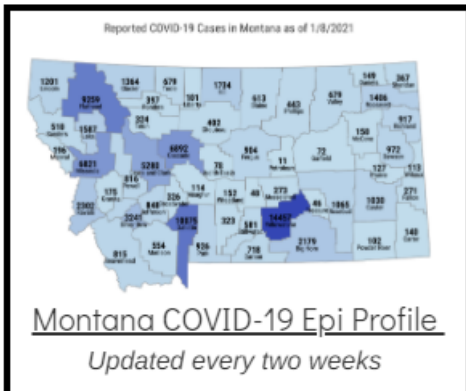

Coronavirus Disease 2019 (COVID-19)

Each detailed report below addresses COVID activity in a specific setting.

Additional Reports on COVID-19 Mortality:

COVID-19 Cases in Montana	
Total Number of Cases	93246
Confirmed Cases	91133
Probable Cases	2113
Number of Deaths	1227

Demographic Tables for
Montana COVID-19 Cases

Updated daily

COVID-19 Cases in Montana
Total Number of Cases
- Number of Deaths

97,539
1,328

** Tables and charts are updated by 11 am every morning.*

View your county's test positivity rate at the [Center for Medicare and Medicaid Services' \(CMS\) webpage](#).