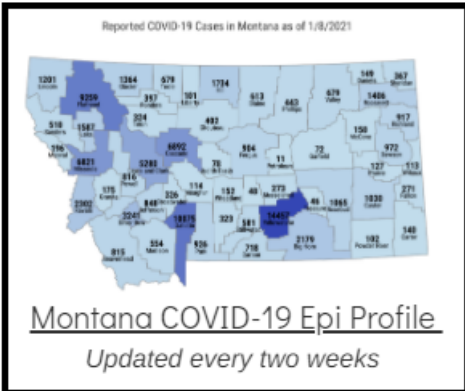

Coronavirus Disease 2019 (COVID-19)

Each detailed report below addresses COVID activity in a specific setting.

Additional Reports on COVID-19 Mortality:

COVID-19 Cases in Montana	
Total Number of Cases	93246
Confirmed Cases	91133
Probable Cases	2113
Number of Deaths	1227

Demographic Tables for
Montana COVID-19 Cases

Updated daily

COVID-19 Cases in Montana
 Total Number of Cases
 - Number of Deaths

97,539
 1,328

** Tables and charts are updated by 11 am every morning.*

View your county's test positivity rate at the [Center for Medicare and Medicaid Services' \(CMS\) webpage](#).