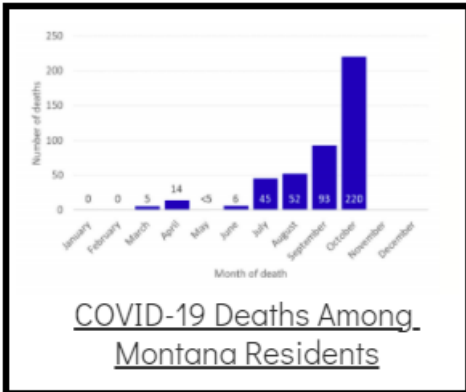

Coronavirus Disease 2019 (COVID-19)

Each detailed report below addresses COVID activity in a specific setting.

Additional Reports on COVID-19 Mortality:

COVID-19 Cases in Montana	
Total Number of Cases	93246
Confirmed Cases	91133
Probable Cases	2113
Number of Deaths	1227

Demographic Tables for
Montana COVID-19 Cases

Updated daily

COVID-19 Cases in Montana
 Total Number of Cases
 - Number of Deaths

97,539
 1,328

** Tables and charts are updated by 11 am every morning.*

View your county's test positivity rate at the [Center for Medicare and Medicaid Services' \(CMS\) webpage](#).