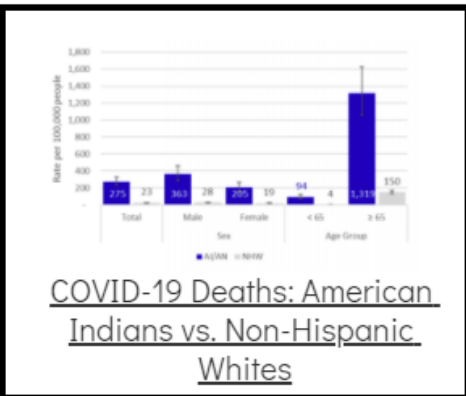

#### Additional Reports on COVID-19 Mortality:

COVID-19 Cases in Montana	
Total Number of Cases	93246
Confirmed Cases	91133
Probable Cases	2113
Number of Deaths	1227

Demographic Tables for  
Montana COVID-19 Cases