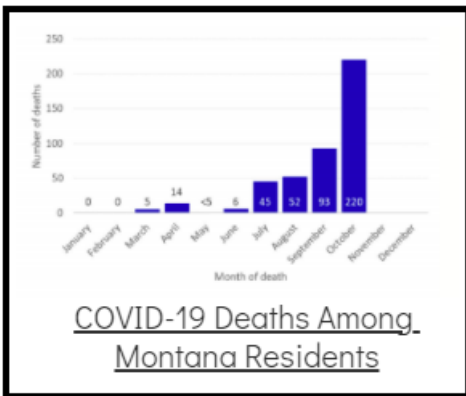

### Coronavirus Disease 2019 (COVID-19)

Each detailed report below addresses COVID activity in a specific setting.

#### Additional Reports on COVID-19 Mortality:

COVID-19 Cases in Montana	
Total Number of Cases	93246
Confirmed Cases	91133
Probable Cases	2113
Number of Deaths	1227

Demographic Tables for  
Montana COVID-19 Cases