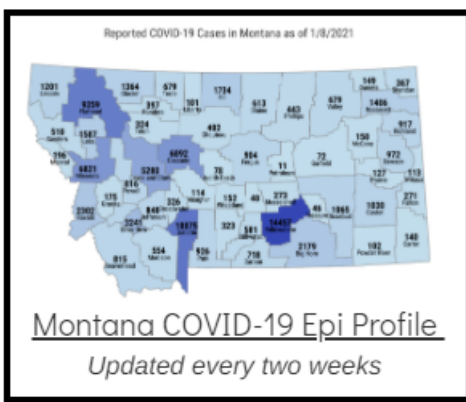

Coronavirus Disease 2019 (COVID-19)

Each detailed report below addresses COVID activity in a specific setting.

Additional Reports on COVID-19 Mortality:

COVID-19 Cases in Montana	
Total Number of Cases	93246
Confirmed Cases	91133
Probable Cases	2113
Number of Deaths	1227

Demographic Tables for
Montana COVID-19 Cases

Updated daily

COVID-19 Cases in Montana
 Total Number of Cases
 - Number of Deaths

97,900
 1,334

** Tables and charts are updated by 11 am every morning.*

View your county's test positivity rate at the [Center for Medicare and Medicaid Services' \(CMS\) webpage](#).