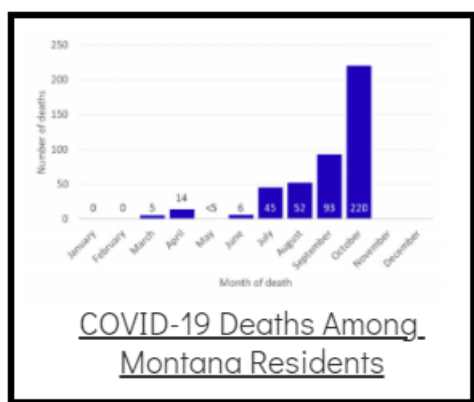

Coronavirus Disease 2019 (COVID-19)

Each detailed report below addresses COVID activity in a specific setting.

Additional Reports on COVID-19 Mortality:

COVID-19 Cases in Montana	
Total Number of Cases	93246
Confirmed Cases	91133
Probable Cases	2113
Number of Deaths	1227

Demographic Tables for
Montana COVID-19 Cases

Updated daily

COVID-19 Cases in Montana
 Total Number of Cases
 - Number of Deaths

97,900
 1,334

** Tables and charts are updated by 11 am every morning.*

View your county's test positivity rate at the [Center for Medicare and Medicaid Services' \(CMS\) webpage](#).