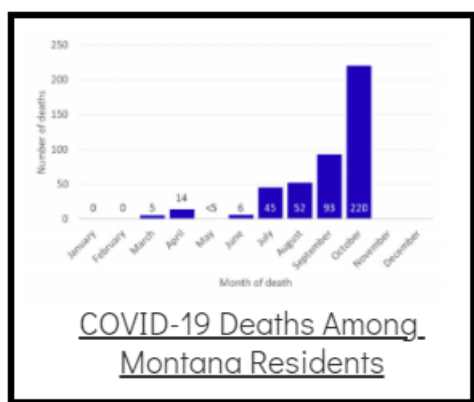

Coronavirus Disease 2019 (COVID-19)

Each detailed report below addresses COVID activity in a specific setting.

Additional Reports on COVID-19 Mortality:

COVID-19 Cases in Montana	
Total Number of Cases	93246
Confirmed Cases	91133
Probable Cases	2113
Number of Deaths	1227

Demographic Tables for
Montana COVID-19 Cases

Updated daily

COVID-19 Cases in Montana
Total Number of Cases
- Number of Deaths

97,900
1,334

** Tables and charts are updated by 11 am every morning.*

View your county's test positivity rate at the [Center for Medicare and Medicaid Services' \(CMS\) webpage](#).