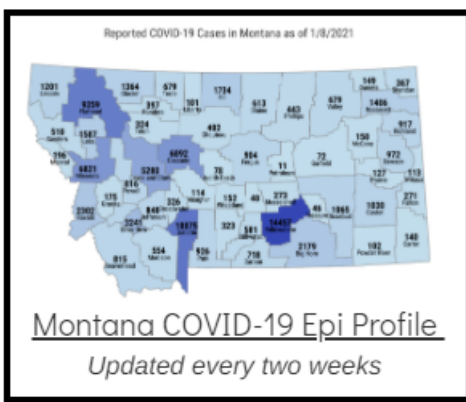

Coronavirus Disease 2019 (COVID-19)

Each detailed report below addresses COVID activity in a specific setting.

Additional Reports on COVID-19 Mortality:

COVID-19 Cases in Montana	
Total Number of Cases	93246
Confirmed Cases	91133
Probable Cases	2113
Number of Deaths	1227

Demographic Tables for
Montana COVID-19 Cases

Updated daily

COVID-19 Cases in Montana
Total Number of Cases
- Number of Deaths

97,900
1,334

** Tables and charts are updated by 11 am every morning.*

View your county's test positivity rate at the [Center for Medicare and Medicaid Services' \(CMS\) webpage](#).