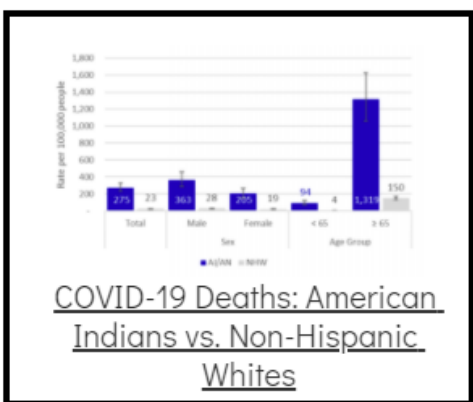

Coronavirus Disease 2019 (COVID-19)

Each detailed report below addresses COVID activity in a specific setting.

Additional Reports on COVID-19 Mortality:

| COVID-19 Cases in Montana | |
|---------------------------|-------|
| Total Number of Cases | 93246 |
| Confirmed Cases | 91133 |
| Probable Cases | 2113 |
| Number of Deaths | 1227 |