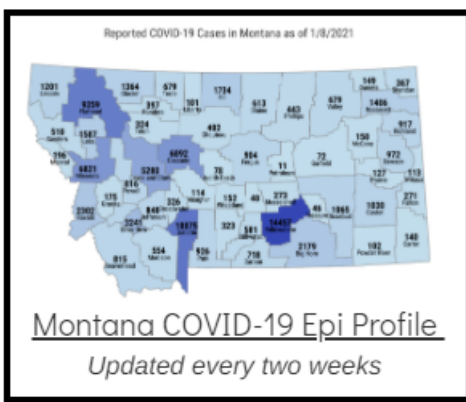

Coronavirus Disease 2019 (COVID-19)

Each detailed report below addresses COVID activity in a specific setting.

Additional Reports on COVID-19 Mortality:

| COVID-19 Cases in Montana | |
|---------------------------|-------|
| Total Number of Cases | 93246 |
| Confirmed Cases | 91133 |
| Probable Cases | 2113 |
| Number of Deaths | 1227 |

Demographic Tables for
Montana COVID-19 Cases

Updated daily

COVID-19 Cases in Montana
Total Number of Cases
- Number of Deaths

97,900
1,334

** Tables and charts are updated by 11 am every morning.*

View your county's test positivity rate at the [Center for Medicare and Medicaid Services' \(CMS\) webpage](#).