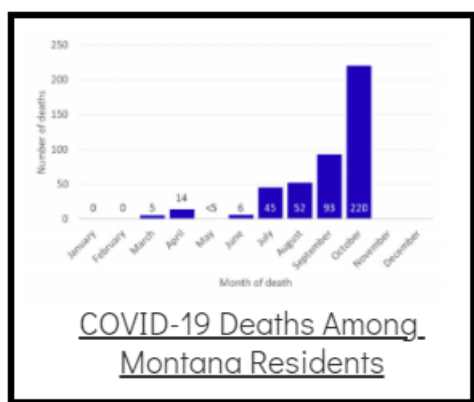

Coronavirus Disease 2019 (COVID-19)

Each detailed report below addresses COVID activity in a specific setting.

Additional Reports on COVID-19 Mortality:

| COVID-19 Cases in Montana | |
|---------------------------|-------|
| Total Number of Cases | 93246 |
| Confirmed Cases | 91133 |
| Probable Cases | 2113 |
| Number of Deaths | 1227 |

Demographic Tables for
Montana COVID-19 Cases

Updated daily

COVID-19 Cases in Montana
Total Number of Cases
- Number of Deaths

97,900
1,334

** Tables and charts are updated by 11 am every morning.*

View your county's test positivity rate at the [Center for Medicare and Medicaid Services' \(CMS\) webpage](#).