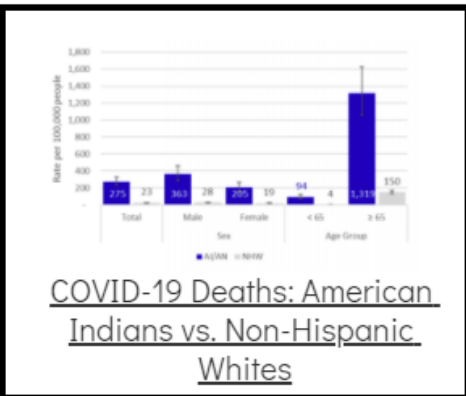

Coronavirus Disease 2019 (COVID-19)

Each detailed report below addresses COVID activity in a specific setting.

Additional Reports on COVID-19 Mortality:

COVID-19 Cases in Montana	
Total Number of Cases	93246
Confirmed Cases	91133
Probable Cases	2113
Number of Deaths	1227