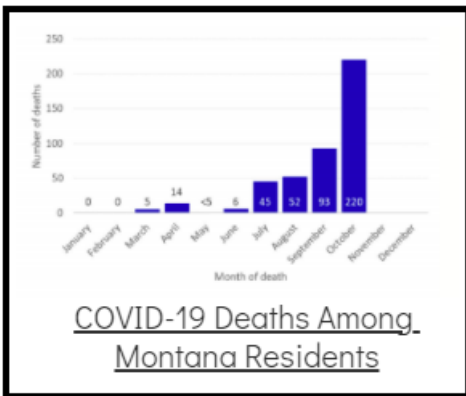

Coronavirus Disease 2019 (COVID-19)

Each detailed report below addresses COVID activity in a specific setting.

Additional Reports on COVID-19 Mortality:

COVID-19 Cases in Montana	
Total Number of Cases	93246
Confirmed Cases	91133
Probable Cases	2113
Number of Deaths	1227

Demographic Tables for
Montana COVID-19 Cases

Updated daily

COVID-19 Cases in Montana
Total Number of Cases
- Number of Deaths

97,900
1,334

** Tables and charts are updated by 11 am every morning.*

View your county's test positivity rate at the [Center for Medicare and Medicaid Services' \(CMS\) webpage](#).