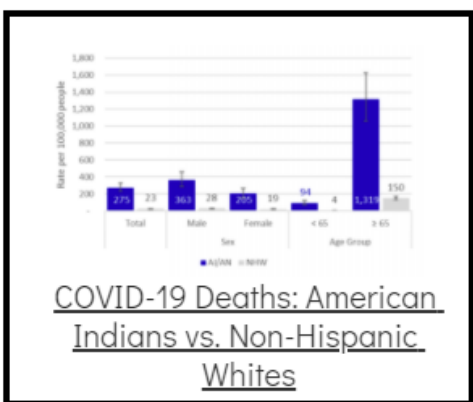

#### Additional Reports on COVID-19 Mortality:

COVID-19 Cases in Montana	
Total Number of Cases	93246
Confirmed Cases	91133
Probable Cases	2113
Number of Deaths	1227

Demographic Tables for  
Montana COVID-19 Cases