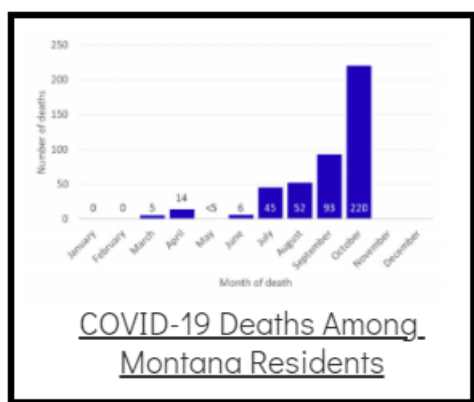

### Coronavirus Disease 2019 (COVID-19)

Each detailed report below addresses COVID activity in a specific setting.

#### Additional Reports on COVID-19 Mortality:

COVID-19 Cases in Montana	
Total Number of Cases	93246
Confirmed Cases	91133
Probable Cases	2113
Number of Deaths	1227

Demographic Tables for  
Montana COVID-19 Cases