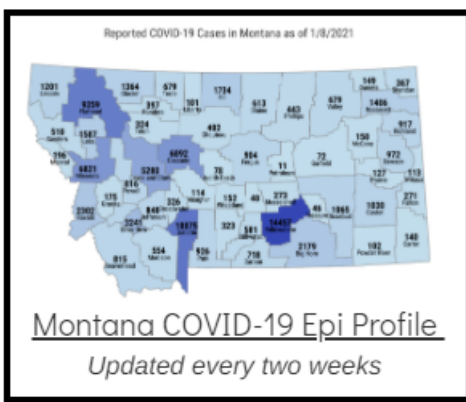

### Coronavirus Disease 2019 (COVID-19)

Each detailed report below addresses COVID activity in a specific setting.

#### Additional Reports on COVID-19 Mortality:

COVID-19 Cases in Montana	
Total Number of Cases	93246
Confirmed Cases	91133
Probable Cases	2113
Number of Deaths	1227

Demographic Tables for  
Montana COVID-19 Cases