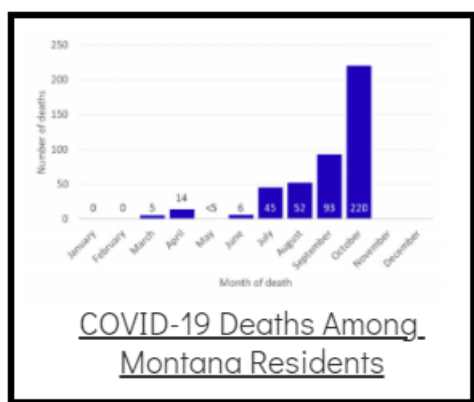

Coronavirus Disease 2019 (COVID-19)

Each detailed report below addresses COVID activity in a specific setting.

Additional Reports on COVID-19 Mortality:

COVID-19 Cases in Montana	
Total Number of Cases	93246
Confirmed Cases	91133
Probable Cases	2113
Number of Deaths	1227

Demographic Tables for
Montana COVID-19 Cases

Updated daily

COVID-19 Cases in Montana
Total Number of Cases
- Number of Deaths

98,377
1,339

** Tables and charts are updated by 11 am every morning.*

View your county's test positivity rate at the [Center for Medicare and Medicaid Services' \(CMS\) webpage](#).