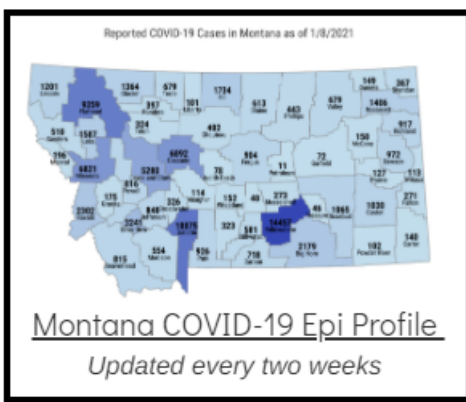

Coronavirus Disease 2019 (COVID-19)

Each detailed report below addresses COVID activity in a specific setting.

Additional Reports on COVID-19 Mortality:

COVID-19 Cases in Montana	
Total Number of Cases	93246
Confirmed Cases	91133
Probable Cases	2113
Number of Deaths	1227

Demographic Tables for
Montana COVID-19 Cases

Updated daily

COVID-19 Cases in Montana
Total Number of Cases
- Number of Deaths

98,377
1,339

** Tables and charts are updated by 11 am every morning.*

View your county's test positivity rate at the [Center for Medicare and Medicaid Services' \(CMS\) webpage](#).