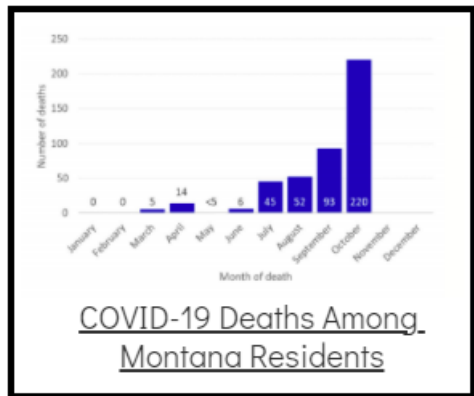

Coronavirus Disease 2019 (COVID-19)

Each detailed report below addresses COVID activity in a specific setting.

Additional Reports on COVID-19 Mortality:

COVID-19 Cases in Montana	
Total Number of Cases	93246
Confirmed Cases	91133
Probable Cases	2113
Number of Deaths	1227

Demographic Tables for
Montana COVID-19 Cases

Updated daily

COVID-19 Cases in Montana
Total Number of Cases
- Number of Deaths

98,377
1,339

** Tables and charts are updated by 11 am every morning.*

View your county's test positivity rate at the [Center for Medicare and Medicaid Services' \(CMS\) webpage](#).