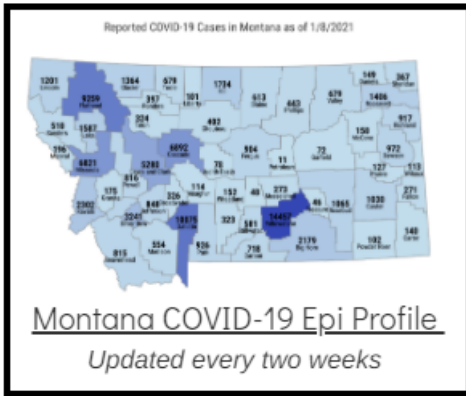

Coronavirus Disease 2019 (COVID-19)

Each detailed report below addresses COVID activity in a specific setting.

Additional Reports on COVID-19 Mortality:

COVID-19 Cases in Montana	
Total Number of Cases	93246
Confirmed Cases	91133
Probable Cases	2113
Number of Deaths	1227

Demographic Tables for
Montana COVID-19 Cases

Updated daily

COVID-19 Cases in Montana
Total Number of Cases
- Number of Deaths

98,377
1,339

** Tables and charts are updated by 11 am every morning.*

View your county's test positivity rate at the [Center for Medicare and Medicaid Services' \(CMS\) webpage](#).