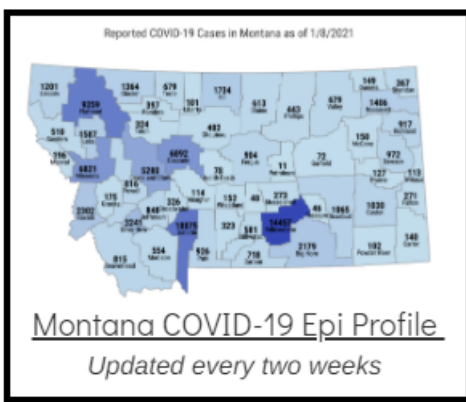

Coronavirus Disease 2019 (COVID-19)

Each detailed report below addresses COVID activity in a specific setting.

Additional Reports on COVID-19 Mortality:

COVID-19 Cases in Montana	
Total Number of Cases	93246
Confirmed Cases	91133
Probable Cases	2113
Number of Deaths	1227

Demographic Tables for
Montana COVID-19 Cases

Updated daily

COVID-19 Cases in Montana
Total Number of Cases
- Number of Deaths

98,641
1,341

** Tables and charts are updated by 11 am every morning.*

View your county's test positivity rate at the [Center for Medicare and Medicaid Services' \(CMS\) webpage](#).