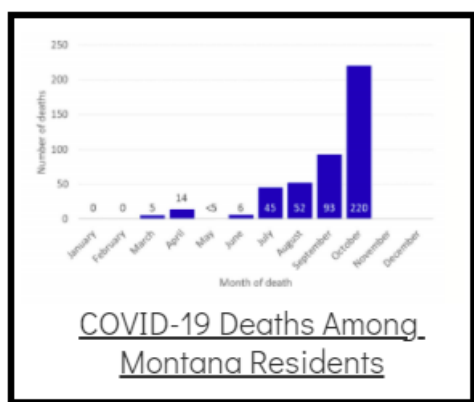

Coronavirus Disease 2019 (COVID-19)

Each detailed report below addresses COVID activity in a specific setting.

Additional Reports on COVID-19 Mortality:

COVID-19 Cases in Montana	
Total Number of Cases	93246
Confirmed Cases	91133
Probable Cases	2113
Number of Deaths	1227

Demographic Tables for
Montana COVID-19 Cases

Updated daily

COVID-19 Cases in Montana
Total Number of Cases
- Number of Deaths

98,641
1,341

** Tables and charts are updated by 11 am every morning.*

View your county's test positivity rate at the [Center for Medicare and Medicaid Services' \(CMS\) webpage](#).