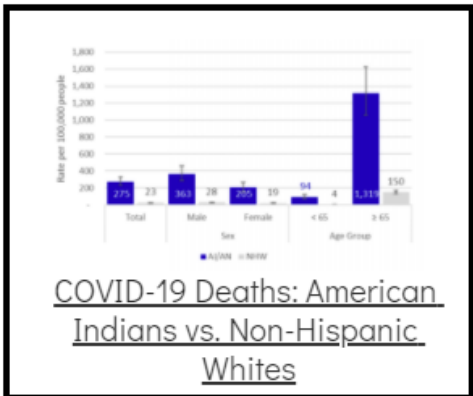

Coronavirus Disease 2019 (COVID-19)

Each detailed report below addresses COVID activity in a specific setting.

Additional Reports on COVID-19 Mortality:

COVID-19 Cases in Montana	
Total Number of Cases	93246
Confirmed Cases	91133
Probable Cases	2113
Number of Deaths	1227