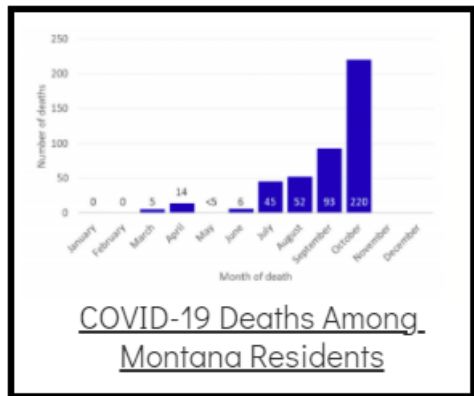

Coronavirus Disease 2019 (COVID-19)

Each detailed report below addresses COVID activity in a specific setting.

Additional Reports on COVID-19 Mortality:

COVID-19 Cases in Montana	
Total Number of Cases	93246
Confirmed Cases	91133
Probable Cases	2113
Number of Deaths	1227

Demographic Tables for
Montana COVID-19 Cases

Updated daily

COVID-19 Cases in Montana
Total Number of Cases
- Number of Deaths

98,641
1,341

** Tables and charts are updated by 11 am every morning.*

View your county's test positivity rate at the [Center for Medicare and Medicaid Services' \(CMS\) webpage](#).