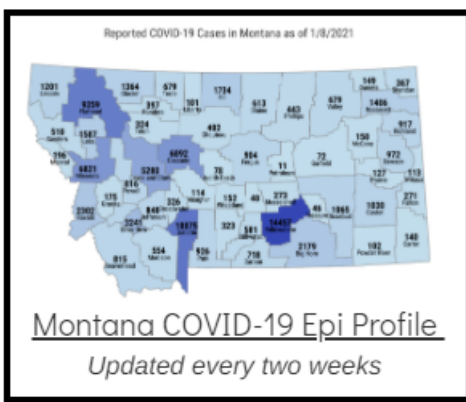

Coronavirus Disease 2019 (COVID-19)

Each detailed report below addresses COVID activity in a specific setting.

Additional Reports on COVID-19 Mortality:

COVID-19 Cases in Montana	
Total Number of Cases	93246
Confirmed Cases	91133
Probable Cases	2113
Number of Deaths	1227

Demographic Tables for
Montana COVID-19 Cases

Updated daily

COVID-19 Cases in Montana
Total Number of Cases
- Number of Deaths

98,779
1,342

** Tables and charts are updated by 11 am every morning.*

View your county's test positivity rate at the [Center for Medicare and Medicaid Services' \(CMS\) webpage](#).