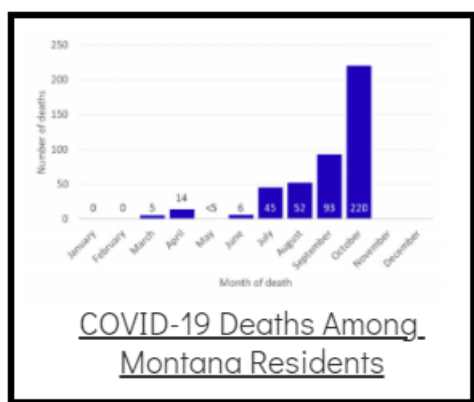

Coronavirus Disease 2019 (COVID-19)

Each detailed report below addresses COVID activity in a specific setting.

Additional Reports on COVID-19 Mortality:

COVID-19 Cases in Montana	
Total Number of Cases	93246
Confirmed Cases	91133
Probable Cases	2113
Number of Deaths	1227

Demographic Tables for
Montana COVID-19 Cases

Updated daily

COVID-19 Cases in Montana
Total Number of Cases
- Number of Deaths

98,779
1,342

** Tables and charts are updated by 11 am every morning.*

View your county's test positivity rate at the [Center for Medicare and Medicaid Services' \(CMS\) webpage](#).