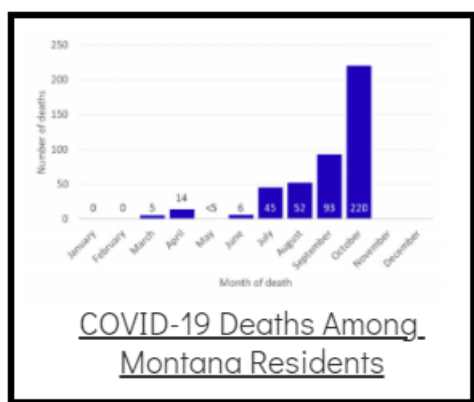

Coronavirus Disease 2019 (COVID-19)

Each detailed report below addresses COVID activity in a specific setting.

Additional Reports on COVID-19 Mortality:

COVID-19 Cases in Montana	
Total Number of Cases	93246
Confirmed Cases	91133
Probable Cases	2113
Number of Deaths	1227

Demographic Tables for
Montana COVID-19 Cases

Updated daily

COVID-19 Cases in Montana
Total Number of Cases
- Number of Deaths

98,810
1,341

** Tables and charts are updated by 11 am every morning.*

View your county's test positivity rate at the [Center for Medicare and Medicaid Services' \(CMS\) webpage](#).