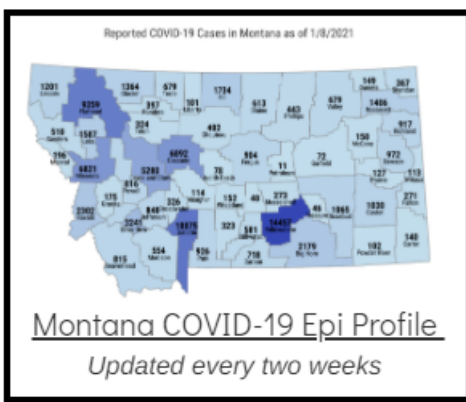

Coronavirus Disease 2019 (COVID-19)

Each detailed report below addresses COVID activity in a specific setting.

Additional Reports on COVID-19 Mortality:

COVID-19 Cases in Montana	
Total Number of Cases	93246
Confirmed Cases	91133
Probable Cases	2113
Number of Deaths	1227

Demographic Tables for
Montana COVID-19 Cases

Updated daily

COVID-19 Cases in Montana
Total Number of Cases
- Number of Deaths

98,810
1,341

** Tables and charts are updated by 11 am every morning.*

View your county's test positivity rate at the [Center for Medicare and Medicaid Services' \(CMS\) webpage](#).