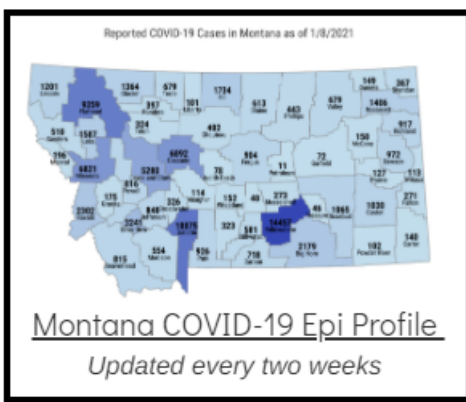

Coronavirus Disease 2019 (COVID-19)

Each detailed report below addresses COVID activity in a specific setting.

Additional Reports on COVID-19 Mortality:

COVID-19 Cases in Montana	
Total Number of Cases	93246
Confirmed Cases	91133
Probable Cases	2113
Number of Deaths	1227

Demographic Tables for
Montana COVID-19 Cases

Updated daily

COVID-19 Cases in Montana
Total Number of Cases
- Number of Deaths

99,040
1,346

** Tables and charts are updated by 11 am every morning.*

View your county's test positivity rate at the [Center for Medicare and Medicaid Services' \(CMS\) webpage](#).