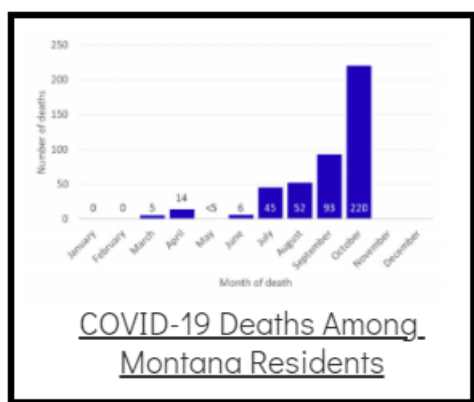

Coronavirus Disease 2019 (COVID-19)

Each detailed report below addresses COVID activity in a specific setting.

Additional Reports on COVID-19 Mortality:

COVID-19 Cases in Montana	
Total Number of Cases	93246
Confirmed Cases	91133
Probable Cases	2113
Number of Deaths	1227

Demographic Tables for
Montana COVID-19 Cases

Updated daily

COVID-19 Cases in Montana
Total Number of Cases
- Number of Deaths

99,040
1,346

** Tables and charts are updated by 11 am every morning.*

View your county's test positivity rate at the [Center for Medicare and Medicaid Services' \(CMS\) webpage](#).