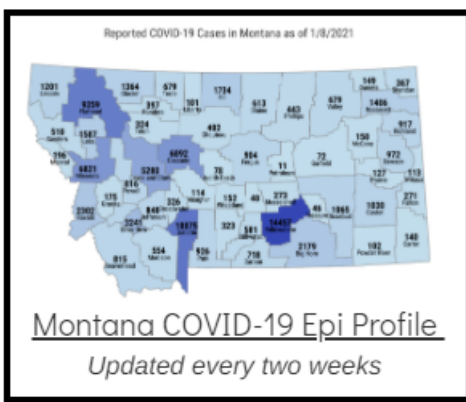

Coronavirus Disease 2019 (COVID-19)

Each detailed report below addresses COVID activity in a specific setting.

Additional Reports on COVID-19 Mortality:

COVID-19 Cases in Montana	
Total Number of Cases	93246
Confirmed Cases	91133
Probable Cases	2113
Number of Deaths	1227

Demographic Tables for
Montana COVID-19 Cases

Updated daily

COVID-19 Cases in Montana
Total Number of Cases
- Number of Deaths

99,242
1,348

** Tables and charts are updated by 11 am every morning.*

View your county's test positivity rate at the [Center for Medicare and Medicaid Services' \(CMS\) webpage](#).