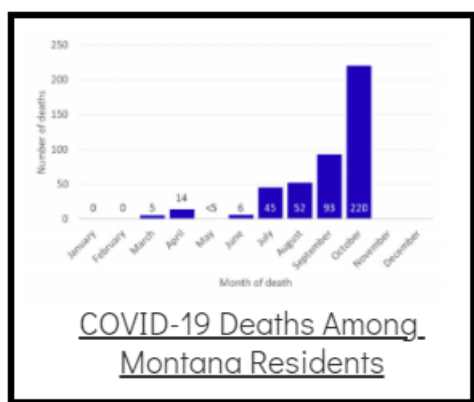

Coronavirus Disease 2019 (COVID-19)

Each detailed report below addresses COVID activity in a specific setting.

Additional Reports on COVID-19 Mortality:

COVID-19 Cases in Montana	
Total Number of Cases	93246
Confirmed Cases	91133
Probable Cases	2113
Number of Deaths	1227

Demographic Tables for
Montana COVID-19 Cases

Updated daily

COVID-19 Cases in Montana
Total Number of Cases
- Number of Deaths

99,242
1,348

** Tables and charts are updated by 11 am every morning.*

View your county's test positivity rate at the [Center for Medicare and Medicaid Services' \(CMS\) webpage](#).