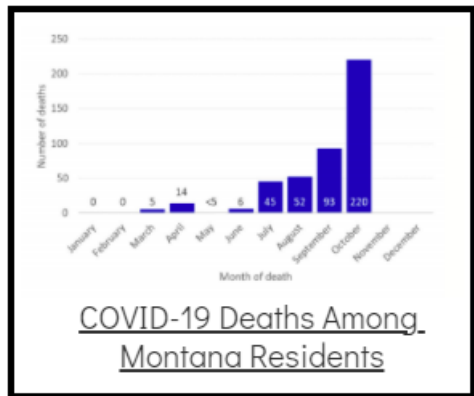

Coronavirus Disease 2019 (COVID-19)

Each detailed report below addresses COVID activity in a specific setting.

Additional Reports on COVID-19 Mortality:

| COVID-19 Cases in Montana | |
|---------------------------|-------|
| Total Number of Cases | 93246 |
| Confirmed Cases | 91133 |
| Probable Cases | 2113 |
| Number of Deaths | 1227 |

Demographic Tables for
Montana COVID-19 Cases

Updated daily

COVID-19 Cases in Montana
Total Number of Cases
- Number of Deaths

99,445
1,350

** Tables and charts are updated by 11 am every morning.*

View your county's test positivity rate at the [Center for Medicare and Medicaid Services' \(CMS\) webpage](#).