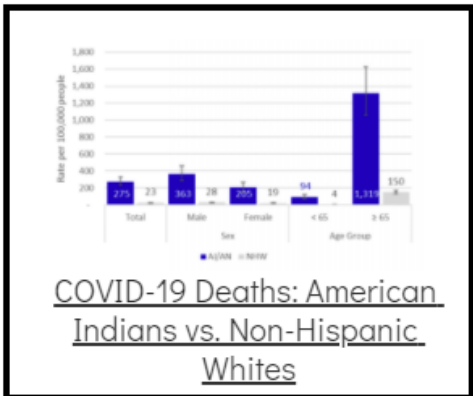

Coronavirus Disease 2019 (COVID-19)

Each detailed report below addresses COVID activity in a specific setting.

Additional Reports on COVID-19 Mortality:

| COVID-19 Cases in Montana | |
|---------------------------|-------|
| Total Number of Cases | 93246 |
| Confirmed Cases | 91133 |
| Probable Cases | 2113 |
| Number of Deaths | 1227 |