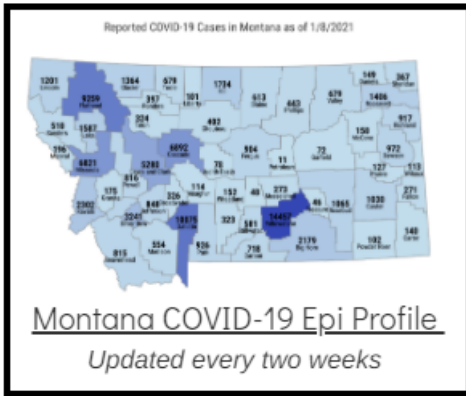

Coronavirus Disease 2019 (COVID-19)

Each detailed report below addresses COVID activity in a specific setting.

Additional Reports on COVID-19 Mortality:

| COVID-19 Cases in Montana | |
|---------------------------|-------|
| Total Number of Cases | 93246 |
| Confirmed Cases | 91133 |
| Probable Cases | 2113 |
| Number of Deaths | 1227 |

Demographic Tables for
Montana COVID-19 Cases

Updated daily

COVID-19 Cases in Montana
Total Number of Cases
- Number of Deaths

99,445
1,350

** Tables and charts are updated by 11 am every morning.*

View your county's test positivity rate at the [Center for Medicare and Medicaid Services' \(CMS\) webpage](#).