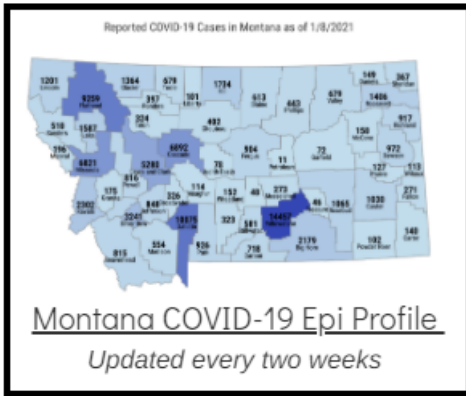

Coronavirus Disease 2019 (COVID-19)

Each detailed report below addresses COVID activity in a specific setting.

Additional Reports on COVID-19 Mortality:

COVID-19 Cases in Montana	
Total Number of Cases	93246
Confirmed Cases	91133
Probable Cases	2113
Number of Deaths	1227

Demographic Tables for
Montana COVID-19 Cases

Updated daily

COVID-19 Cases in Montana
Total Number of Cases
- Number of Deaths

99,445
1,350

** Tables and charts are updated by 11 am every morning.*

View your county's test positivity rate at the [Center for Medicare and Medicaid Services' \(CMS\) webpage](#).