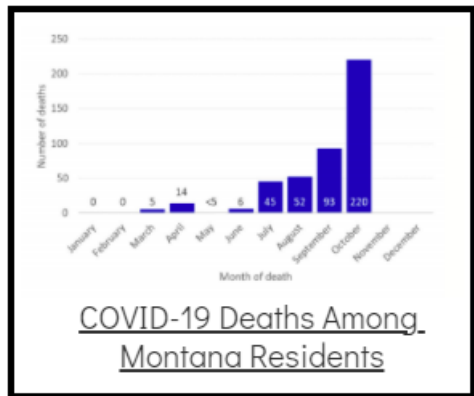

Coronavirus Disease 2019 (COVID-19)

Each detailed report below addresses COVID activity in a specific setting.

Additional Reports on COVID-19 Mortality:

COVID-19 Cases in Montana	
Total Number of Cases	93246
Confirmed Cases	91133
Probable Cases	2113
Number of Deaths	1227

Demographic Tables for
Montana COVID-19 Cases

Updated daily

COVID-19 Cases in Montana
Total Number of Cases
- Number of Deaths

99,445
1,350

** Tables and charts are updated by 11 am every morning.*

View your county's test positivity rate at the [Center for Medicare and Medicaid Services' \(CMS\) webpage](#).