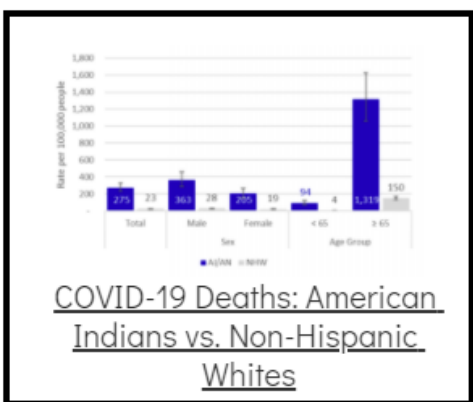

Coronavirus Disease 2019 (COVID-19)

Each detailed report below addresses COVID activity in a specific setting.

Additional Reports on COVID-19 Mortality:

COVID-19 Cases in Montana	
Total Number of Cases	93246
Confirmed Cases	91133
Probable Cases	2113
Number of Deaths	1227