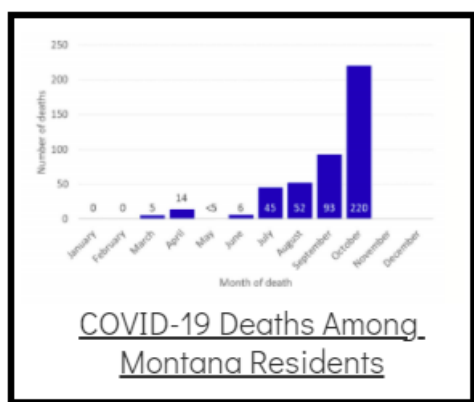

Coronavirus Disease 2019 (COVID-19)

Each detailed report below addresses COVID activity in a specific setting.

Additional Reports on COVID-19 Mortality:

COVID-19 Cases in Montana	
Total Number of Cases	93246
Confirmed Cases	91133
Probable Cases	2113
Number of Deaths	1227

Demographic Tables for
Montana COVID-19 Cases

Updated daily

COVID-19 Cases in Montana
Total Number of Cases
- Number of Deaths

99,445
1,350

** Tables and charts are updated by 11 am every morning.*

View your county's test positivity rate at the [Center for Medicare and Medicaid Services' \(CMS\) webpage](#).