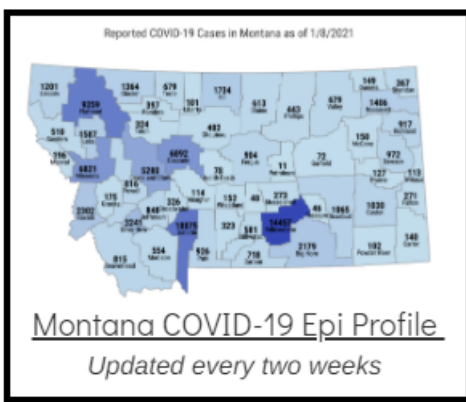

Coronavirus Disease 2019 (COVID-19)

Each detailed report below addresses COVID activity in a specific setting.

Additional Reports on COVID-19 Mortality:

COVID-19 Cases in Montana	
Total Number of Cases	93246
Confirmed Cases	91133
Probable Cases	2113
Number of Deaths	1227

Demographic Tables for
Montana COVID-19 Cases

Updated daily

COVID-19 Cases in Montana
Total Number of Cases
- Number of Deaths

99,445
1,350

** Tables and charts are updated by 11 am every morning.*

View your county's test positivity rate at the [Center for Medicare and Medicaid Services' \(CMS\) webpage](#).