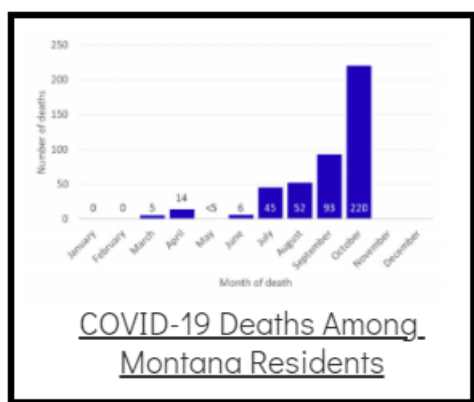

### Coronavirus Disease 2019 (COVID-19)

Each detailed report below addresses COVID activity in a specific setting.

### Additional Reports on COVID-19 Mortality:

COVID-19 Cases in Montana	
Total Number of Cases	93246
Confirmed Cases	91133
Probable Cases	2113
Number of Deaths	1227

Demographic Tables for  
Montana COVID-19 Cases