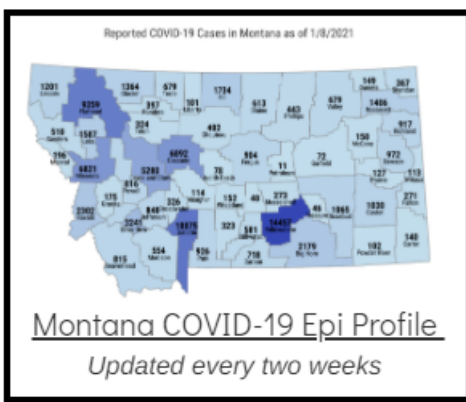

### Coronavirus Disease 2019 (COVID-19)

Each detailed report below addresses COVID activity in a specific setting.

### Additional Reports on COVID-19 Mortality:

COVID-19 Cases in Montana	
Total Number of Cases	93246
Confirmed Cases	91133
Probable Cases	2113
Number of Deaths	1227

Demographic Tables for  
Montana COVID-19 Cases