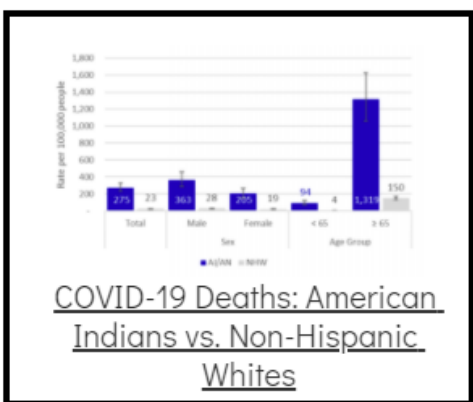

### Additional Reports on COVID-19 Mortality:

COVID-19 Cases in Montana	
Total Number of Cases	93246
Confirmed Cases	91133
Probable Cases	2113
Number of Deaths	1227

Demographic Tables for  
Montana COVID-19 Cases