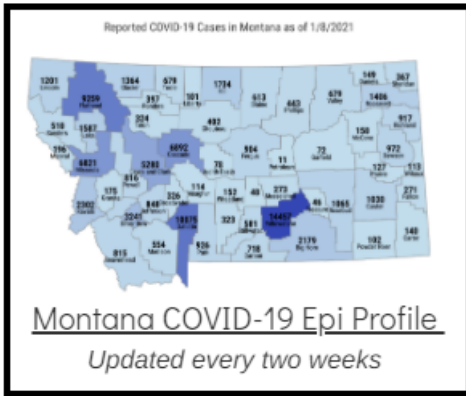

### Coronavirus Disease 2019 (COVID-19)

Each detailed report below addresses COVID activity in a specific setting.

### Additional Reports on COVID-19 Mortality:

COVID-19 Cases in Montana	
Total Number of Cases	93246
Confirmed Cases	91133
Probable Cases	2113
Number of Deaths	1227

Demographic Tables for  
Montana COVID-19 Cases