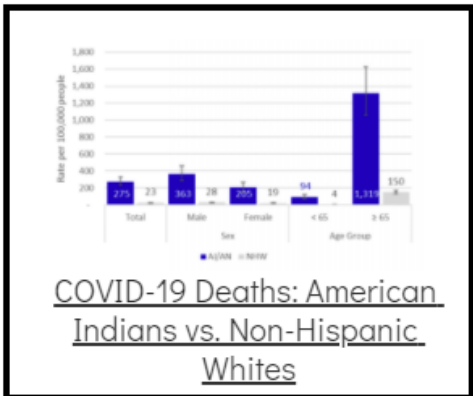

### Additional Reports on COVID-19 Mortality:

COVID-19 Cases in Montana	
Total Number of Cases	93246
Confirmed Cases	91133
Probable Cases	2113
Number of Deaths	1227

Demographic Tables for  
Montana COVID-19 Cases