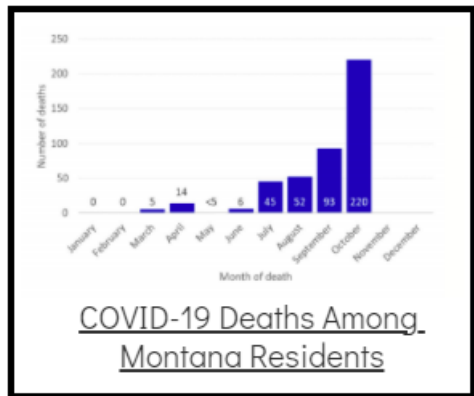

### Coronavirus Disease 2019 (COVID-19)

Each detailed report below addresses COVID activity in a specific setting.

### Additional Reports on COVID-19 Mortality:

COVID-19 Cases in Montana	
Total Number of Cases	93246
Confirmed Cases	91133
Probable Cases	2113
Number of Deaths	1227

Demographic Tables for  
Montana COVID-19 Cases