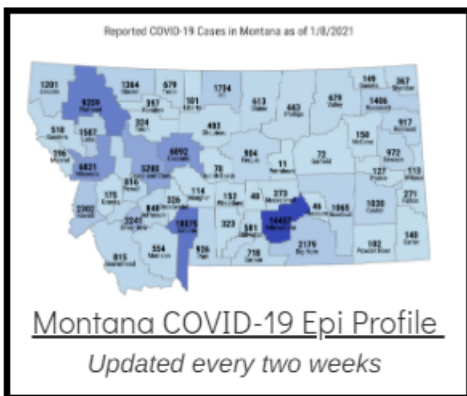

### Coronavirus Disease 2019 (COVID-19)

Each detailed report below addresses COVID activity in a specific setting.

### Additional Reports on COVID-19 Mortality:

COVID-19 Cases in Montana	
Total Number of Cases	93246
Confirmed Cases	91133
Probable Cases	2113
Number of Deaths	1227

Demographic Tables for  
Montana COVID-19 Cases