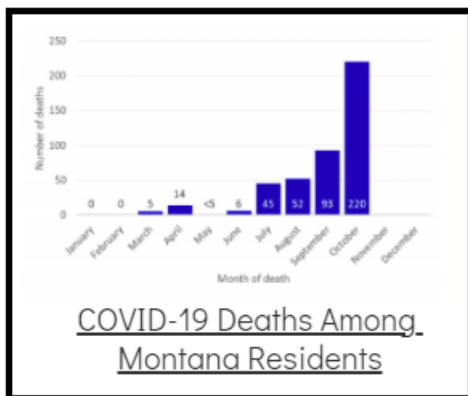

Coronavirus Disease 2019 (COVID-19)

Each detailed report below addresses COVID activity in a specific setting.

Additional Reports on COVID-19 Mortality:

COVID-19 Cases in Montana	
Total Number of Cases	93246
Confirmed Cases	91133
Probable Cases	2113
Number of Deaths	1227

Demographic Tables for
Montana COVID-19 Cases

Updated daily

COVID-19 Cases in Montana
Total Number of Cases
- Number of Deaths

99,613
1,354

** Tables and charts are updated by 11 am every morning.*

View your county's test positivity rate at the [Center for Medicare and Medicaid Services' \(CMS\) webpage](#).