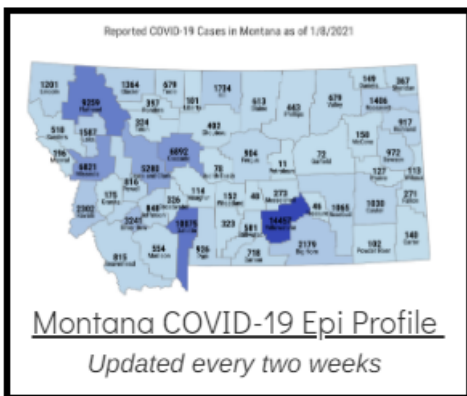

Coronavirus Disease 2019 (COVID-19)

Each detailed report below addresses COVID activity in a specific setting.

Additional Reports on COVID-19 Mortality:

COVID-19 Cases in Montana	
Total Number of Cases	93246
Confirmed Cases	91133
Probable Cases	2113
Number of Deaths	1227

Demographic Tables for
Montana COVID-19 Cases

Updated daily

COVID-19 Cases in Montana
Total Number of Cases
- Number of Deaths

99,613
1,354

** Tables and charts are updated by 11 am every morning.*

View your county's test positivity rate at the [Center for Medicare and Medicaid Services' \(CMS\) webpage](#).