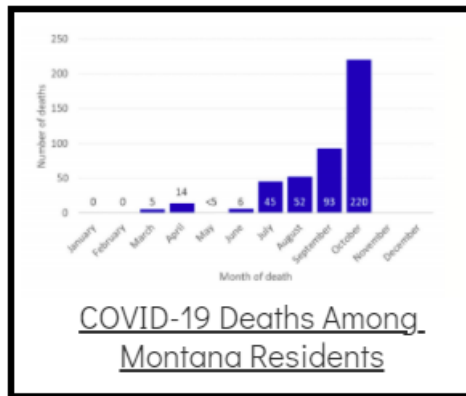

Coronavirus Disease 2019 (COVID-19)

Each detailed report below addresses COVID activity in a specific setting.

Additional Reports on COVID-19 Mortality:

COVID-19 Cases in Montana	
Total Number of Cases	93246
Confirmed Cases	91133
Probable Cases	2113
Number of Deaths	1227

Demographic Tables for
Montana COVID-19 Cases

Updated daily

COVID-19 Cases in Montana
 Total Number of Cases
 - Number of Deaths

99,613
 1,354

** Tables and charts are updated by 11 am every morning.*

View your county's test positivity rate at the [Center for Medicare and Medicaid Services' \(CMS\) webpage](#).