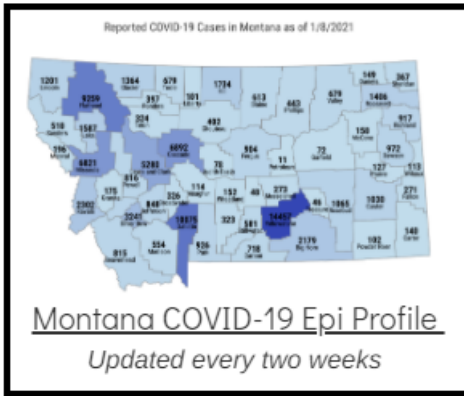

Coronavirus Disease 2019 (COVID-19)

Each detailed report below addresses COVID activity in a specific setting.

Additional Reports on COVID-19 Mortality:

COVID-19 Cases in Montana	
Total Number of Cases	93246
Confirmed Cases	91133
Probable Cases	2113
Number of Deaths	1227

Demographic Tables for
Montana COVID-19 Cases

Updated daily

COVID-19 Cases in Montana
 Total Number of Cases
 - Number of Deaths

99,613
 1,354

** Tables and charts are updated by 11 am every morning.*

View your county's test positivity rate at the [Center for Medicare and Medicaid Services' \(CMS\) webpage](#).