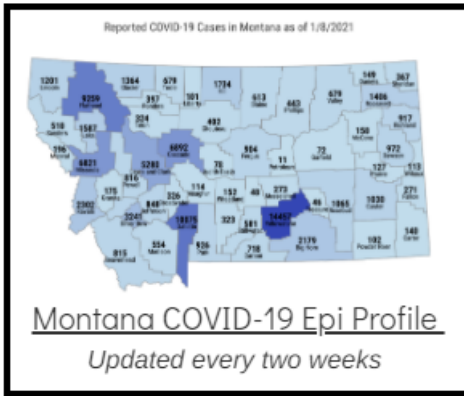

Coronavirus Disease 2019 (COVID-19)

Each detailed report below addresses COVID activity in a specific setting.

Additional Reports on COVID-19 Mortality:

COVID-19 Cases in Montana	
Total Number of Cases	93246
Confirmed Cases	91133
Probable Cases	2113
Number of Deaths	1227

Demographic Tables for
Montana COVID-19 Cases

Updated daily

COVID-19 Cases in Montana
Total Number of Cases
- Number of Deaths

99,837
1,356

** Tables and charts are updated by 11 am every morning.*

View your county's test positivity rate at the [Center for Medicare and Medicaid Services' \(CMS\) webpage](#).