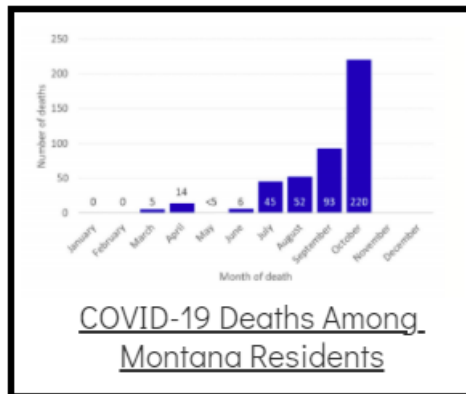

Coronavirus Disease 2019 (COVID-19)

Each detailed report below addresses COVID activity in a specific setting.

Additional Reports on COVID-19 Mortality:

COVID-19 Cases in Montana	
Total Number of Cases	93246
Confirmed Cases	91133
Probable Cases	2113
Number of Deaths	1227

Demographic Tables for
Montana COVID-19 Cases

Updated daily

COVID-19 Cases in Montana
Total Number of Cases
- Number of Deaths

99,837
1,356

** Tables and charts are updated by 11 am every morning.*

View your county's test positivity rate at the [Center for Medicare and Medicaid Services' \(CMS\) webpage](#).