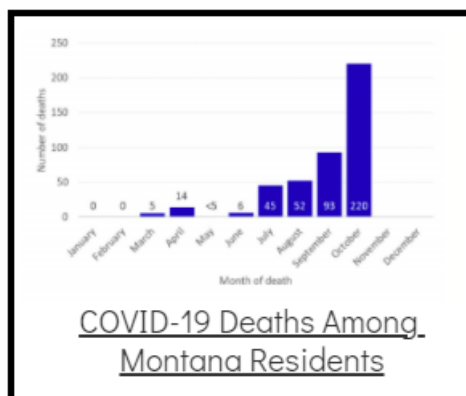

### Coronavirus Disease 2019 (COVID-19)

Each detailed report below addresses COVID activity in a specific setting.

#### Additional Reports on COVID-19 Mortality:

COVID-19 Cases in Montana	
Total Number of Cases	93246
Confirmed Cases	91133
Probable Cases	2113
Number of Deaths	1227

Demographic Tables for  
Montana COVID-19 Cases