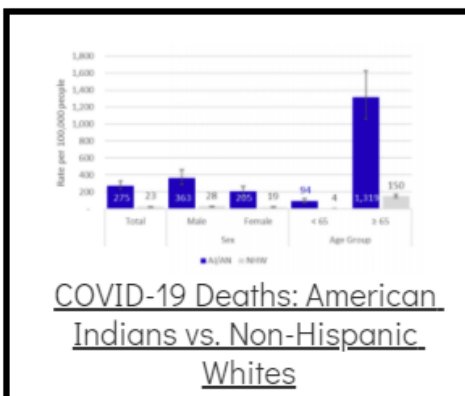

#### Additional Reports on COVID-19 Mortality:

COVID-19 Cases in Montana	
Total Number of Cases	93246
Confirmed Cases	91133
Probable Cases	2113
Number of Deaths	1227

Demographic Tables for  
Montana COVID-19 Cases