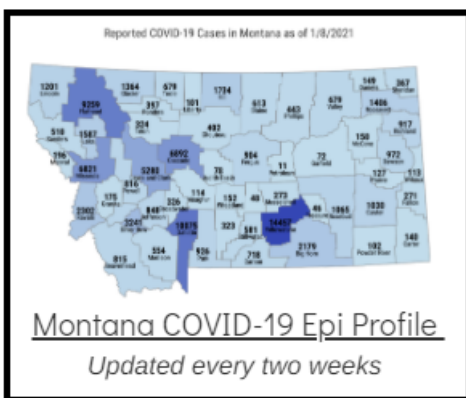

### Coronavirus Disease 2019 (COVID-19)

Each detailed report below addresses COVID activity in a specific setting.

#### Additional Reports on COVID-19 Mortality:

COVID-19 Cases in Montana	
Total Number of Cases	93246
Confirmed Cases	91133
Probable Cases	2113
Number of Deaths	1227

Demographic Tables for  
Montana COVID-19 Cases