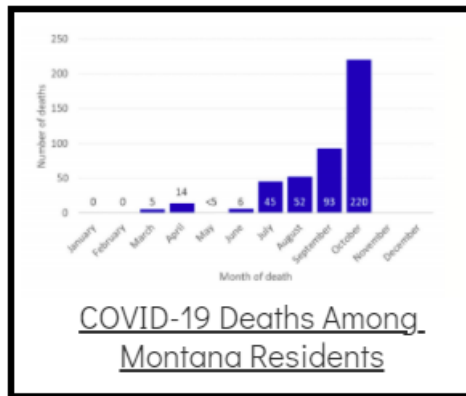

Coronavirus Disease 2019 (COVID-19)

Each detailed report below addresses COVID activity in a specific setting.

Additional Reports on COVID-19 Mortality:

COVID-19 Cases in Montana	
Total Number of Cases	93246
Confirmed Cases	91133
Probable Cases	2113
Number of Deaths	1227

Demographic Tables for
Montana COVID-19 Cases

Updated daily

COVID-19 Cases in Montana
Total Number of Cases
- Number of Deaths

99,837
1,356

** Tables and charts are updated by 11 am every morning.*

View your county's test positivity rate at the [Center for Medicare and Medicaid Services' \(CMS\) webpage](#).