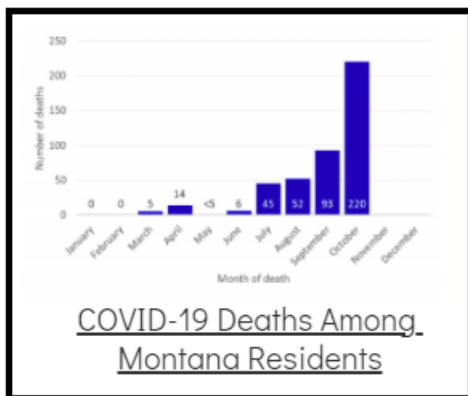

Coronavirus Disease 2019 (COVID-19)

Each detailed report below addresses COVID activity in a specific setting.

Additional Reports on COVID-19 Mortality:

COVID-19 Cases in Montana	
Total Number of Cases	93246
Confirmed Cases	91133
Probable Cases	2113
Number of Deaths	1227

Demographic Tables for
Montana COVID-19 Cases

Updated daily

COVID-19 Cases in Montana
Total Number of Cases
- Number of Deaths

99,837
1,356

** Tables and charts are updated by 11 am every morning.*

View your county's test positivity rate at the [Center for Medicare and Medicaid Services' \(CMS\) webpage](#).