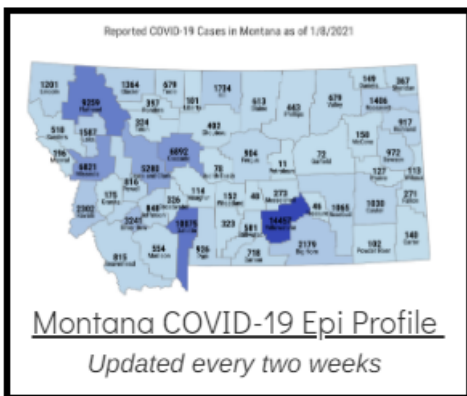

Coronavirus Disease 2019 (COVID-19)

Each detailed report below addresses COVID activity in a specific setting.

Additional Reports on COVID-19 Mortality:

COVID-19 Cases in Montana	
Total Number of Cases	93246
Confirmed Cases	91133
Probable Cases	2113
Number of Deaths	1227

Demographic Tables for
Montana COVID-19 Cases

Updated daily

COVID-19 Cases in Montana
Total Number of Cases
- Number of Deaths

99,837
1,356

** Tables and charts are updated by 11 am every morning.*

View your county's test positivity rate at the [Center for Medicare and Medicaid Services' \(CMS\) webpage](#).