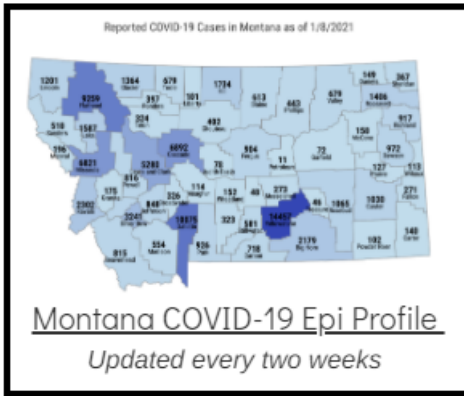

Coronavirus Disease 2019 (COVID-19)

Each detailed report below addresses COVID activity in a specific setting.

Additional Reports on COVID-19 Mortality:

COVID-19 Cases in Montana	
Total Number of Cases	93246
Confirmed Cases	91133
Probable Cases	2113
Number of Deaths	1227

Demographic Tables for
Montana COVID-19 Cases

Updated daily

COVID-19 Cases in Montana
Total Number of Cases
- Number of Deaths

99,954
1,357

** Tables and charts are updated by 11 am every morning.*

View your county's test positivity rate at the [Center for Medicare and Medicaid Services' \(CMS\) webpage](#).