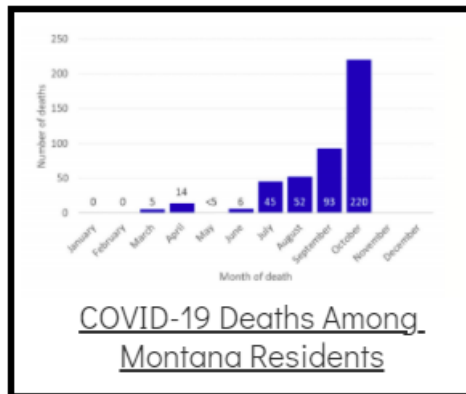

Coronavirus Disease 2019 (COVID-19)

Each detailed report below addresses COVID activity in a specific setting.

Additional Reports on COVID-19 Mortality:

COVID-19 Cases in Montana	
Total Number of Cases	93246
Confirmed Cases	91133
Probable Cases	2113
Number of Deaths	1227

Demographic Tables for
Montana COVID-19 Cases

Updated daily

COVID-19 Cases in Montana
Total Number of Cases
- Number of Deaths

99,954
1,357

** Tables and charts are updated by 11 am every morning.*

View your county's test positivity rate at the [Center for Medicare and Medicaid Services' \(CMS\) webpage](#).