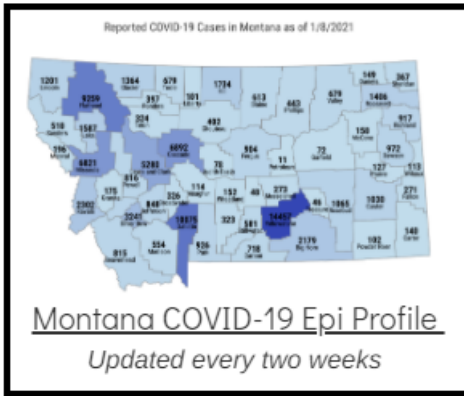

Coronavirus Disease 2019 (COVID-19)

Each detailed report below addresses COVID activity in a specific setting.

Additional Reports on COVID-19 Mortality:

COVID-19 Cases in Montana	
Total Number of Cases	93246
Confirmed Cases	91133
Probable Cases	2113
Number of Deaths	1227

Demographic Tables for
Montana COVID-19 Cases

Updated daily

COVID-19 Cases in Montana
Total Number of Cases
- Number of Deaths

100,003
1,357

** Tables and charts are updated by 11 am every morning.*

View your county's test positivity rate at the [Center for Medicare and Medicaid Services' \(CMS\) webpage](#).