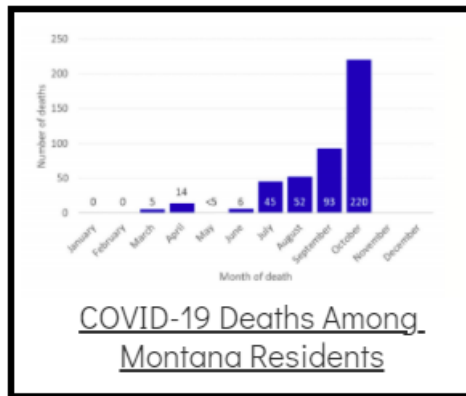

Coronavirus Disease 2019 (COVID-19)

Each detailed report below addresses COVID activity in a specific setting.

Additional Reports on COVID-19 Mortality:

COVID-19 Cases in Montana	
Total Number of Cases	93246
Confirmed Cases	91133
Probable Cases	2113
Number of Deaths	1227

Demographic Tables for
Montana COVID-19 Cases

Updated daily

COVID-19 Cases in Montana
Total Number of Cases
- Number of Deaths

100,003
1,357

** Tables and charts are updated by 11 am every morning.*

View your county's test positivity rate at the [Center for Medicare and Medicaid Services' \(CMS\) webpage](#).