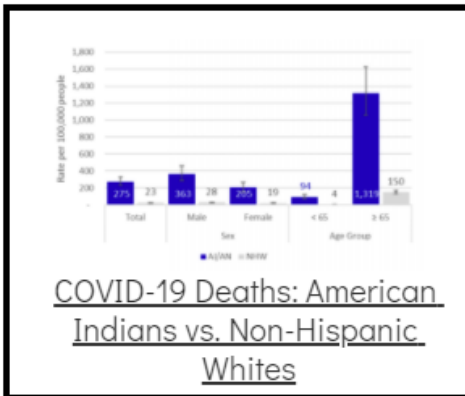

Coronavirus Disease 2019 (COVID-19)

Each detailed report below addresses COVID activity in a specific setting.

Additional Reports on COVID-19 Mortality:

COVID-19 Cases in Montana	
Total Number of Cases	93246
Confirmed Cases	91133
Probable Cases	2113
Number of Deaths	1227