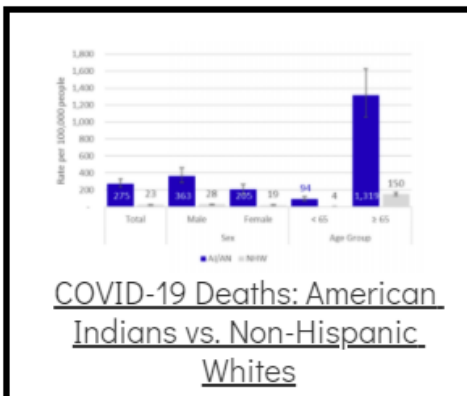

#### *Additional Reports on COVID-19 Mortality:*

COVID-19 Cases in Montana	
Total Number of Cases	93246
Confirmed Cases	91133
Probable Cases	2113
Number of Deaths	1227

Demographic Tables for  
Montana COVID-19 Cases