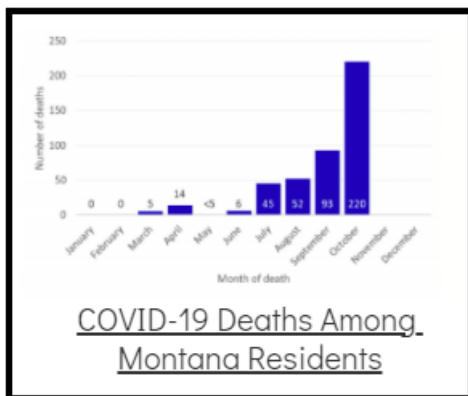

### Coronavirus Disease 2019 (COVID-19)

Each detailed report below addresses COVID activity in a specific setting.

#### *Additional Reports on COVID-19 Mortality:*

COVID-19 Cases in Montana	
Total Number of Cases	93246
Confirmed Cases	91133
Probable Cases	2113
Number of Deaths	1227

Demographic Tables for  
Montana COVID-19 Cases