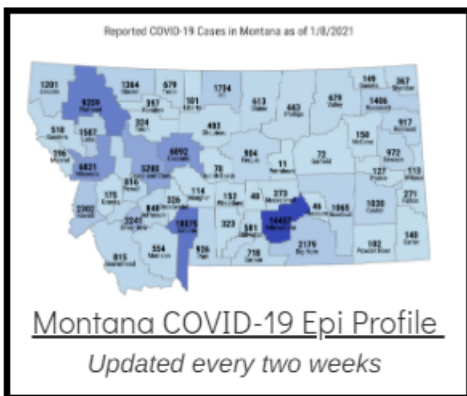

### Coronavirus Disease 2019 (COVID-19)

Each detailed report below addresses COVID activity in a specific setting.

#### *Additional Reports on COVID-19 Mortality:*

COVID-19 Cases in Montana	
Total Number of Cases	93246
Confirmed Cases	91133
Probable Cases	2113
Number of Deaths	1227

Demographic Tables for  
Montana COVID-19 Cases