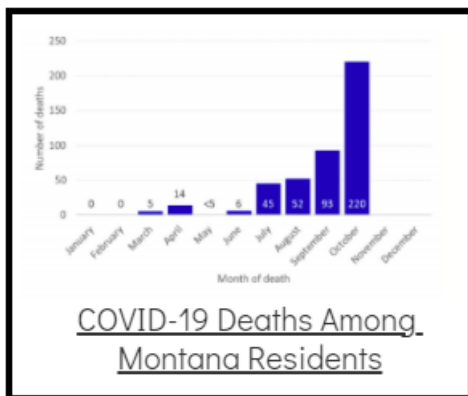

Coronavirus Disease 2019 (COVID-19)

Each detailed report below addresses COVID activity in a specific setting.

Additional Reports on COVID-19 Mortality:

| COVID-19 Cases in Montana | |
|---------------------------|-------|
| Total Number of Cases | 93246 |
| Confirmed Cases | 91133 |
| Probable Cases | 2113 |
| Number of Deaths | 1227 |

Demographic Tables for
Montana COVID-19 Cases

Updated daily

COVID-19 Cases in Montana
Total Number of Cases
- Number of Deaths

100,003
1,357

** Tables and charts are updated by 11 am every morning.*

View your county's test positivity rate at the [Center for Medicare and Medicaid Services' \(CMS\) webpage](#).