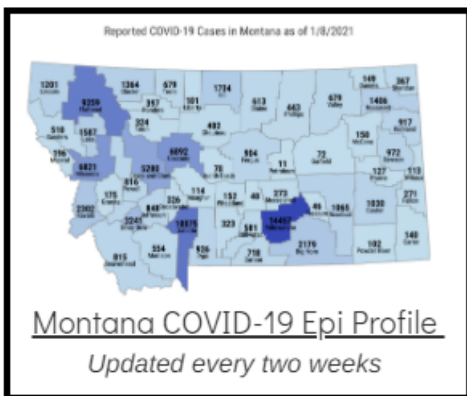

Coronavirus Disease 2019 (COVID-19)

Each detailed report below addresses COVID activity in a specific setting.

Additional Reports on COVID-19 Mortality:

| COVID-19 Cases in Montana | |
|---------------------------|-------|
| Total Number of Cases | 93246 |
| Confirmed Cases | 91133 |
| Probable Cases | 2113 |
| Number of Deaths | 1227 |

Demographic Tables for
Montana COVID-19 Cases

Updated daily

COVID-19 Cases in Montana
Total Number of Cases
- Number of Deaths

100,003
1,357

** Tables and charts are updated by 11 am every morning.*

View your county's test positivity rate at the [Center for Medicare and Medicaid Services' \(CMS\) webpage](#).