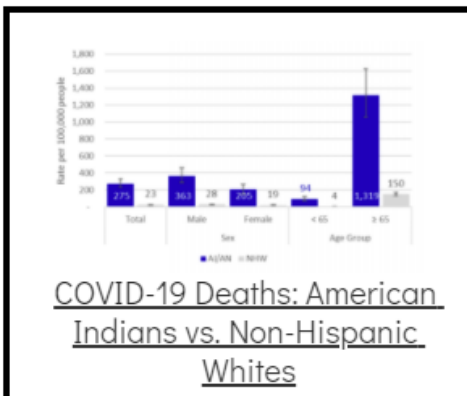

Coronavirus Disease 2019 (COVID-19)

Each detailed report below addresses COVID activity in a specific setting.

Additional Reports on COVID-19 Mortality:

| COVID-19 Cases in Montana | |
|---------------------------|-------|
| Total Number of Cases | 93246 |
| Confirmed Cases | 91133 |
| Probable Cases | 2113 |
| Number of Deaths | 1227 |