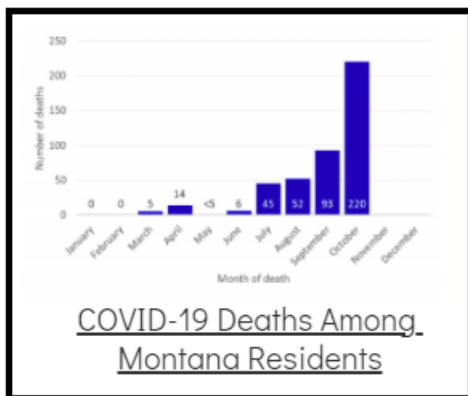

Coronavirus Disease 2019 (COVID-19)

Each detailed report below addresses COVID activity in a specific setting.

Additional Reports on COVID-19 Mortality:

COVID-19 Cases in Montana	
Total Number of Cases	93246
Confirmed Cases	91133
Probable Cases	2113
Number of Deaths	1227

Demographic Tables for
Montana COVID-19 Cases

Updated daily

COVID-19 Cases in Montana
Total Number of Cases
- Number of Deaths

100,003
1,357

** Tables and charts are updated by 11 am every morning.*

View your county's test positivity rate at the [Center for Medicare and Medicaid Services' \(CMS\) webpage](#).