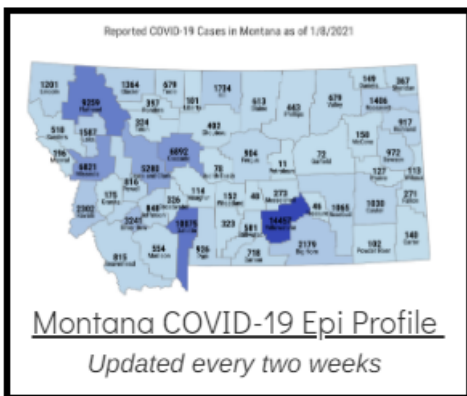

Coronavirus Disease 2019 (COVID-19)

Each detailed report below addresses COVID activity in a specific setting.

Additional Reports on COVID-19 Mortality:

COVID-19 Cases in Montana	
Total Number of Cases	93246
Confirmed Cases	91133
Probable Cases	2113
Number of Deaths	1227

Demographic Tables for
Montana COVID-19 Cases

Updated daily

COVID-19 Cases in Montana
Total Number of Cases
- Number of Deaths

100,003
1,357

** Tables and charts are updated by 11 am every morning.*

View your county's test positivity rate at the [Center for Medicare and Medicaid Services' \(CMS\) webpage](#).