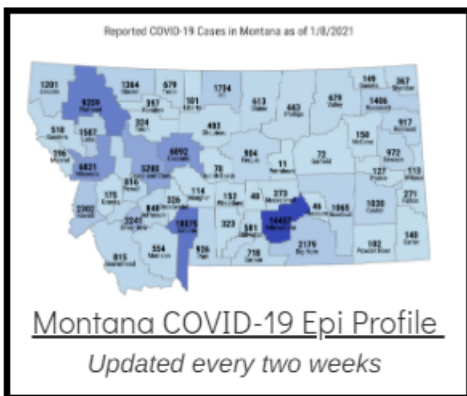

Coronavirus Disease 2019 (COVID-19)

Each detailed report below addresses COVID activity in a specific setting.

Additional Reports on COVID-19 Mortality:

COVID-19 Cases in Montana	
Total Number of Cases	93246
Confirmed Cases	91133
Probable Cases	2113
Number of Deaths	1227

Demographic Tables for
Montana COVID-19 Cases

Updated daily

COVID-19 Cases in Montana
 Total Number of Cases
 - Number of Deaths

100,158
 1,372

** Tables and charts are updated by 11 am every morning.*

View your county's test positivity rate at the [Center for Medicare and Medicaid Services' \(CMS\) webpage](#).