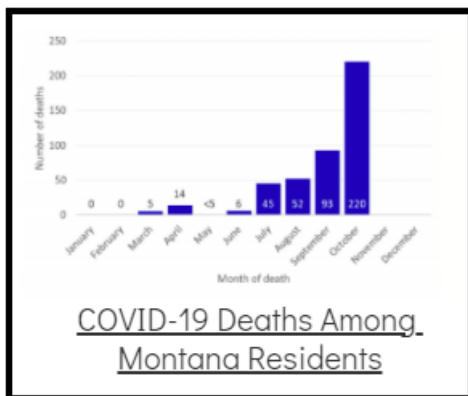

Coronavirus Disease 2019 (COVID-19)

Each detailed report below addresses COVID activity in a specific setting.

Additional Reports on COVID-19 Mortality:

COVID-19 Cases in Montana	
Total Number of Cases	93246
Confirmed Cases	91133
Probable Cases	2113
Number of Deaths	1227

Demographic Tables for
Montana COVID-19 Cases

Updated daily

COVID-19 Cases in Montana
 Total Number of Cases
 - Number of Deaths

100,158
 1,372

** Tables and charts are updated by 11 am every morning.*

View your county's test positivity rate at the [Center for Medicare and Medicaid Services' \(CMS\) webpage](#).