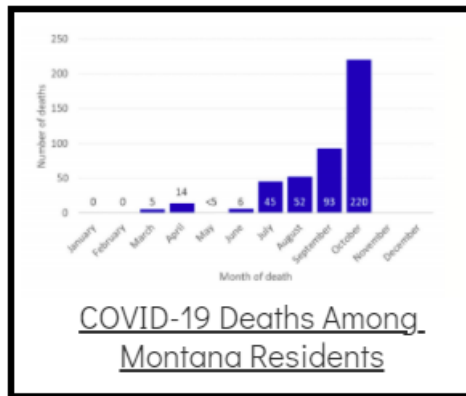

Coronavirus Disease 2019 (COVID-19)

Each detailed report below addresses COVID activity in a specific setting.

Additional Reports on COVID-19 Mortality:

COVID-19 Cases in Montana	
Total Number of Cases	93246
Confirmed Cases	91133
Probable Cases	2113
Number of Deaths	1227

Demographic Tables for
Montana COVID-19 Cases

Updated daily

COVID-19 Cases in Montana
Total Number of Cases
- Number of Deaths

100,158
1,372

** Tables and charts are updated by 11 am every morning.*

View your county's test positivity rate at the [Center for Medicare and Medicaid Services' \(CMS\) webpage](#).