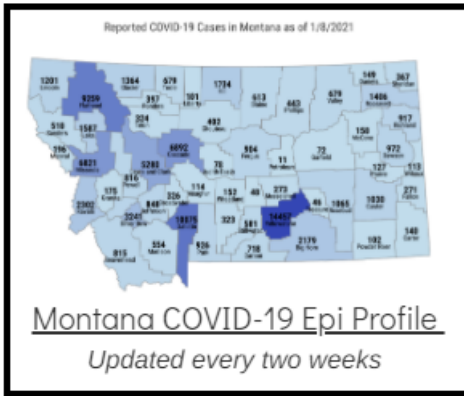

Coronavirus Disease 2019 (COVID-19)

Each detailed report below addresses COVID activity in a specific setting.

Additional Reports on COVID-19 Mortality:

COVID-19 Cases in Montana	
Total Number of Cases	93246
Confirmed Cases	91133
Probable Cases	2113
Number of Deaths	1227

Demographic Tables for
Montana COVID-19 Cases

Updated daily

COVID-19 Cases in Montana
Total Number of Cases
- Number of Deaths

100,158
1,372

** Tables and charts are updated by 11 am every morning.*

View your county's test positivity rate at the [Center for Medicare and Medicaid Services' \(CMS\) webpage](#).