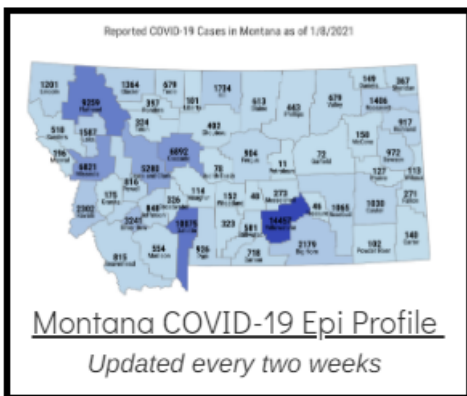

Coronavirus Disease 2019 (COVID-19)

Each detailed report below addresses COVID activity in a specific setting.

Additional Reports on COVID-19 Mortality:

COVID-19 Cases in Montana	
Total Number of Cases	93246
Confirmed Cases	91133
Probable Cases	2113
Number of Deaths	1227

Demographic Tables for
Montana COVID-19 Cases

Updated daily

COVID-19 Cases in Montana
Total Number of Cases
- Number of Deaths

100,158
1,372

** Tables and charts are updated by 11 am every morning.*

View your county's test positivity rate at the [Center for Medicare and Medicaid Services' \(CMS\) webpage](#).