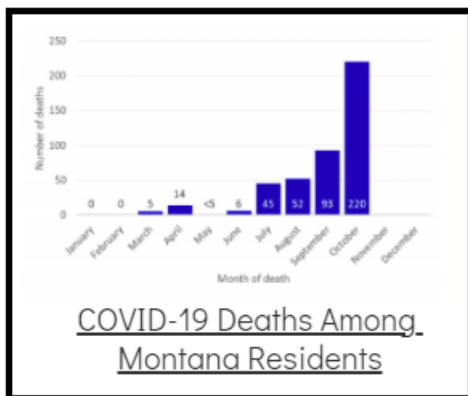

Coronavirus Disease 2019 (COVID-19)

Each detailed report below addresses COVID activity in a specific setting.

Additional Reports on COVID-19 Mortality:

COVID-19 Cases in Montana	
Total Number of Cases	93246
Confirmed Cases	91133
Probable Cases	2113
Number of Deaths	1227

Demographic Tables for
Montana COVID-19 Cases

Updated daily

COVID-19 Cases in Montana
Total Number of Cases
- Number of Deaths

100,158
1,372

** Tables and charts are updated by 11 am every morning.*

View your county's test positivity rate at the [Center for Medicare and Medicaid Services' \(CMS\) webpage](#).