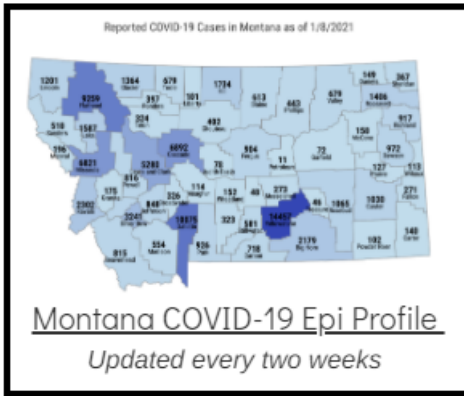

Coronavirus Disease 2019 (COVID-19)

Each detailed report below addresses COVID activity in a specific setting.

Additional Reports on COVID-19 Mortality:

COVID-19 Cases in Montana	
Total Number of Cases	93246
Confirmed Cases	91133
Probable Cases	2113
Number of Deaths	1227

Demographic Tables for
Montana COVID-19 Cases

Updated daily

COVID-19 Cases in Montana
Total Number of Cases
- Number of Deaths

100,351
1,373

** Tables and charts are updated by 11 am every morning.*

View your county's test positivity rate at the [Center for Medicare and Medicaid Services' \(CMS\) webpage](#).