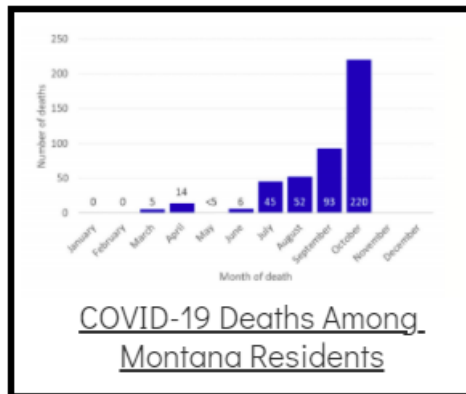

Coronavirus Disease 2019 (COVID-19)

Each detailed report below addresses COVID activity in a specific setting.

Additional Reports on COVID-19 Mortality:

COVID-19 Cases in Montana	
Total Number of Cases	93246
Confirmed Cases	91133
Probable Cases	2113
Number of Deaths	1227

Demographic Tables for
Montana COVID-19 Cases

Updated daily

COVID-19 Cases in Montana
Total Number of Cases
- Number of Deaths

100,351
1,373

** Tables and charts are updated by 11 am every morning.*

View your county's test positivity rate at the [Center for Medicare and Medicaid Services' \(CMS\) webpage](#).