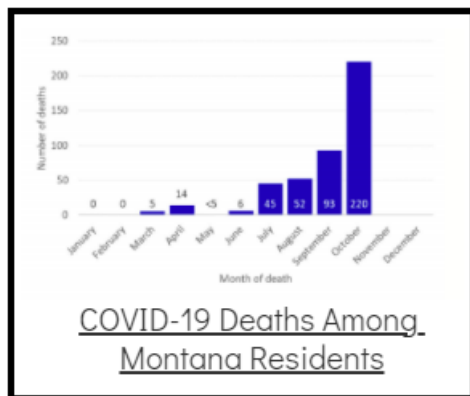

Coronavirus Disease 2019 (COVID-19)

Each detailed report below addresses COVID activity in a specific setting.

Additional Reports on COVID-19 Mortality:

COVID-19 Cases in Montana	
Total Number of Cases	93246
Confirmed Cases	91133
Probable Cases	2113
Number of Deaths	1227

Demographic Tables for
Montana COVID-19 Cases

Updated daily

COVID-19 Cases in Montana
Total Number of Cases
- Number of Deaths

100,351
1,373

** Tables and charts are updated by 11 am every morning.*

View your county's test positivity rate at the [Center for Medicare and Medicaid Services' \(CMS\) webpage](#).